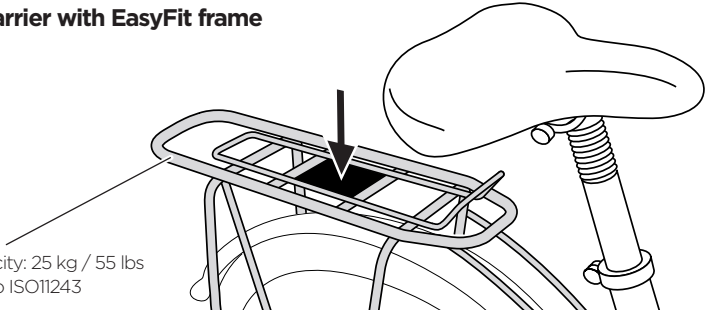

EN 14344

9-72 M
9-22 kg
20-48,5 lbs

Carbon Fiber Frame

For mounting the Thule Yepp Maxi Adapter EasyFit and Thule Yepp Maxi EasyFit Carrier XL

1

Luggage carrier with EasyFit frame

Min. load capacity: 25 kg / 55 lbs
Must comply to ISO11243

Thule Yepp Maxi EasyFit Adapter: 12020409

Min. load capacity: 25 kg / 55 lbs
Must comply to ISO11243

Thule Yepp Maxi EasyFit Carrier XL: 12020405

Min. load capacity: 25 kg / 55 lbs
Must comply to ISO11243