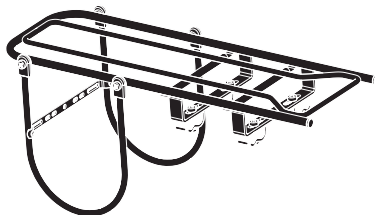

Thule Yepp Maxi EasyFit Carrier XL 12020405