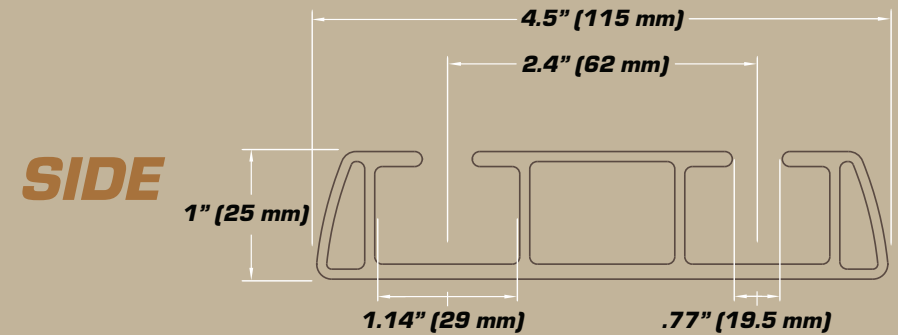

VanTrack Dimension Chart

Measurement	24"	60"
A	24" (61 cm)	60" (152 cm)
B	11.4" (29 cm)	14.7 (37 cm)