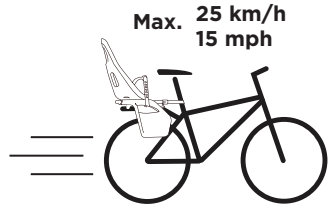

9-72 M
9-22 kg
20-48,5 lbs

Carbon Fiber Frame