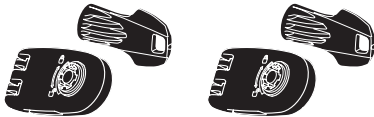

Thule One-Key System

- 450400**  (x4)
- 450600**  (x6)
- 450800**  (x8)
- 451200**  (x12)
- 451600**  (x16)

Thule Wheel Strap Locks

986

Thule Cable Lock

538

Thule Bike Frame Adapter

982