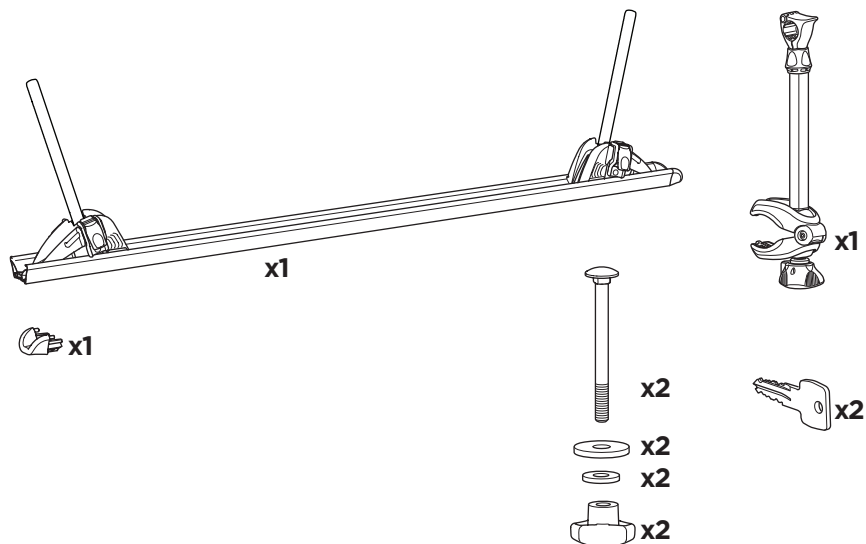

CITY CRASH

Complies with ISO norm

i

Max 30 kg

22-80 mm

x3 =

Max 60 kg

1