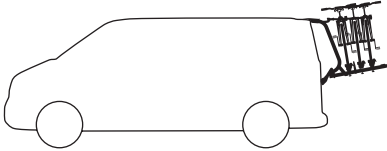

CITY CRASH

Complies with ISO norm

i

Max 30 kg

22-80 mm

x3 =

Max 60 kg

1