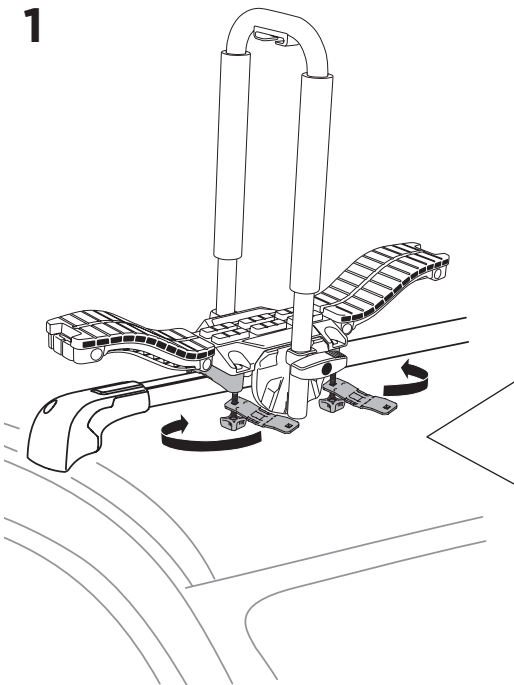

Thule SquareBar

Thule WingBar Evo

Thule AeroBlade

Thule AeroBar

Thule ProBar

1