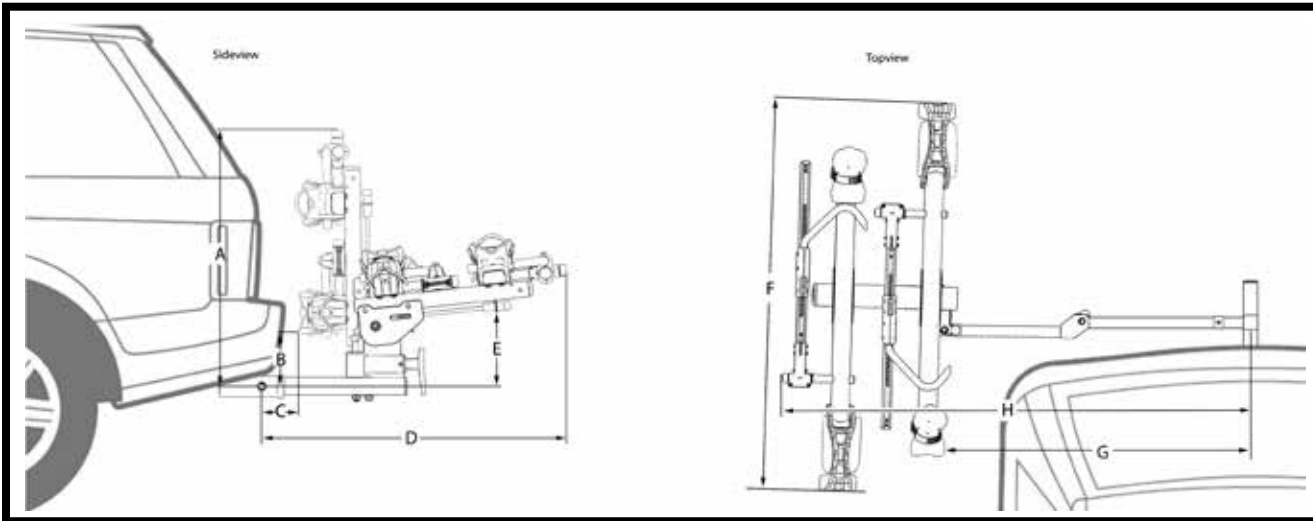

## NON-SWING HITCH RACK

## SWING HITCH RACK

MODEL	A	B	C	D	E	F	G	H	I	J	K
2" MonoRail	26.6	3.9	4.5	35.2	5.5	53.5-56	-	-	12.4	-	-
2" MonoRail + Add-On	38.7	3.9	4.5	47.5	5.5	53.5-56	-	-	12.4	12.4	-
1.25" MonoRail	30.2	7.2	5.4	36.1	9.1	53.5-56	-	-	12.4	-	-
2" SplitRail	23.7	10	4.7	32	6	55-60.4	-	-	11.7	-	-
2" SplitRail + Add-On	35.4	10	4.7	43.8	6	55-60.4	-	-	11.7	9.7	-
2" SplitRail + Add-On + Add-On	43	10	4.7	51.4	6	55-60.4	-	-	11.7	9.7	9.7
1.25" SplitRail	27.3	13.7	5.3	32	9.6	55-60.4	-	-	11.7	-	-
BackStage	30.9	5.5	4.2	34.9	8.1	53.5-56	45.6	66.3	-	-	-