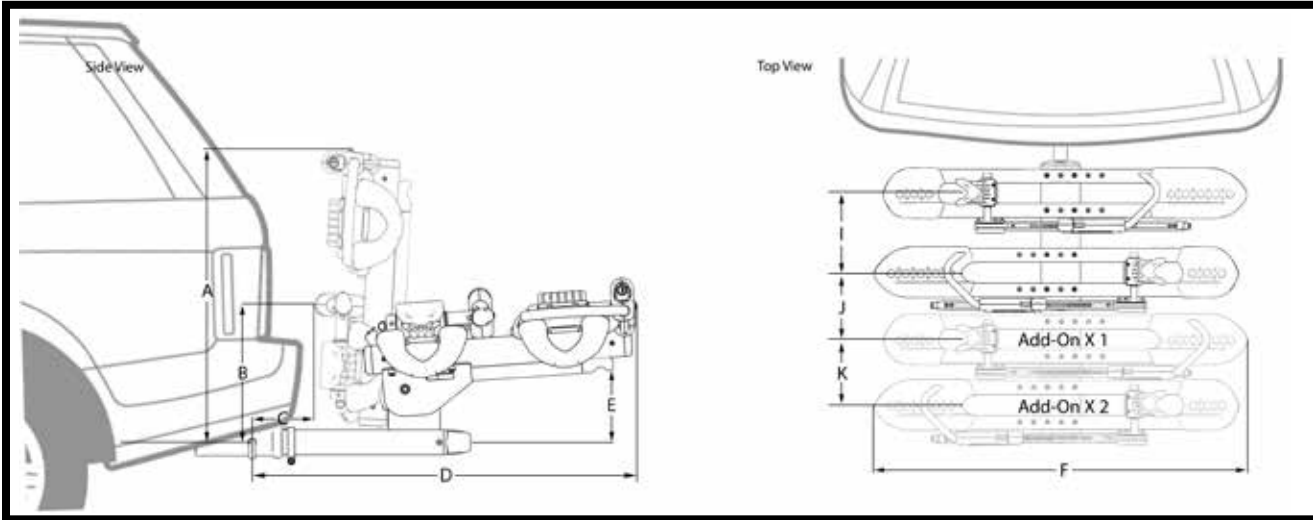

## NON-SWING HITCH RACK

## SWING HITCH RACK

MODEL	A	B	C	D	E	F	G	H	I	J	K
2" MonoRail	26.6	3.9	4.5	35.2	5.5	53.5-56	-	-	12.4	-	-
2" MonoRail + Add-On	38.7	3.9	4.5	47.5	5.5	53.5-56	-	-	12.4	12.4	-
1.25" MonoRail	30.2	7.2	5.4	36.1	9.1	53.5-56	-	-	12.4	-	-
2" SplitRail	23.7	10	4.7	32	6	55-60.4	-	-	11.7	-	-
2" SplitRail + Add-On	35.4	10	4.7	43.8	6	55-60.4	-	-	11.7	9.7	-
2" SplitRail + Add-On + Add-On	43	10	4.7	51.4	6	55-60.4	-	-	11.7	9.7	9.7
1.25" SplitRail	27.3	13.7	5.3	32	9.6	55-60.4	-	-	11.7	-	-
BackStage	30.9	5.5	4.2	34.9	8.1	53.5-56	45.6	66.3	-	-	-