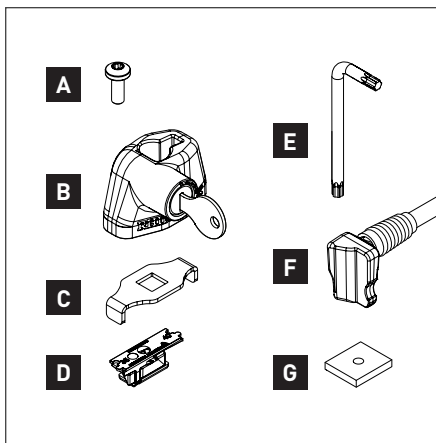

# CABLE CORE LOCKDOWN

61023 61024 - Vortex, Pioneer and Reconn-Deck

Doc. No: 520-RFI-00160

Issue No: 01

Issue Date: 29/08/2023

RHINORACK.COM

## Component (Qty 1)

|          |                                |
|----------|--------------------------------|
| <b>A</b> | M6 x 16 Torx Pan Head Screw    |
| <b>B</b> | Cable Housing & Key            |
| <b>C</b> | Anti Rotation Washer           |
| <b>D</b> | M6 Zwifloc                     |
| <b>E</b> | T30 Torx Key                   |
| <b>F</b> | Cable Lock Rope (0.6m or 1.2m) |
| <b>G</b> | M6 Plate Nut                   |
| <b>H</b> | Instructions                   |