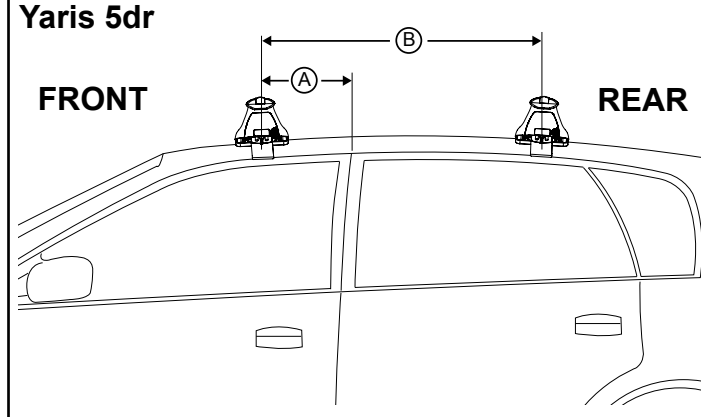

DK329 Rhino-Rack VA, DA, Euro & HD crossbar instruction

IDENTIFICATION CHART

VA crossbar

DA crossbar

EURO crossbar

HD crossbar

Vehicle	Date	Crossbar	FRONT CROSSBAR					REAR CROSSBAR					
			Front Right Pad/Clamp	Front Left Pad/Clamp	Measurement strip length per side	Measurement strip length per side	Measurement Distance (x)	Foot plate arrow direction	Rear Right Pad/Clamp	Rear Left Pad/Clamp	Measurement strip length per side	Measurement strip length per side	Measurement Distance (x)
Toyota Yaris (131) 3dr hatch	11-	1180mm	142697 SUB0146	142696 SUB0146	172mm	117mm	912mm / 35,29/32"	OUT	M368 SUB0146	148mm	93mm	864mm / 34,1/64"	OUT
			Pad Arrow OUT						Pad Arrow OUT				
Toyota Yaris (130) 5dr hatch	11-	1180mm	142697 SUB0146	142696 SUB0146	167mm	112mm	902mm / 35,33/64"	OUT	M368 SUB0146	138mm	83mm	844mm / 33,15/64"	OUT
			Pad Arrow OUT						Pad Arrow OUT				

DK329 Rhino-Rack VA, DA, Euro & HD crossbar instruction

Measurement A: CENTRE of door jamb to CENTRE arrow of leg foot plate.

Measurement B: CENTRE of Front leg foot plate arrow to CENTRE of Rear leg foot plate arrow.

FRONT RIGHT
Yaris 5dr

REAR RIGHT Yaris 5dr

Direction of Pad and Foot Plate Arrow

Yaris 3dr

Yaris 5dr

VEHICLE	Date	Measurement A	Measurement B	Load Rating (includes racks 5kg/ 11lbs)
Toyota Yaris (131) 3dr hatch	11-	620mm / 24,13/32"	520mm / 20,15/32"	60kg / 132lbs
Toyota Yaris (130) 5dr hatch	11-	400mm / 15,3/4"	700mm / 27,9/16"	60kg / 132lbs