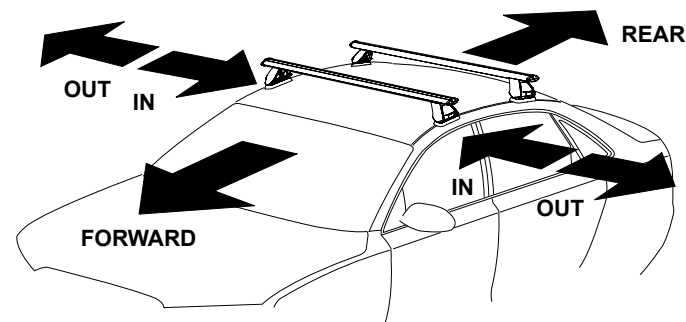

Yaris 5dr

Direction of Pad and Foot Plate Arrow