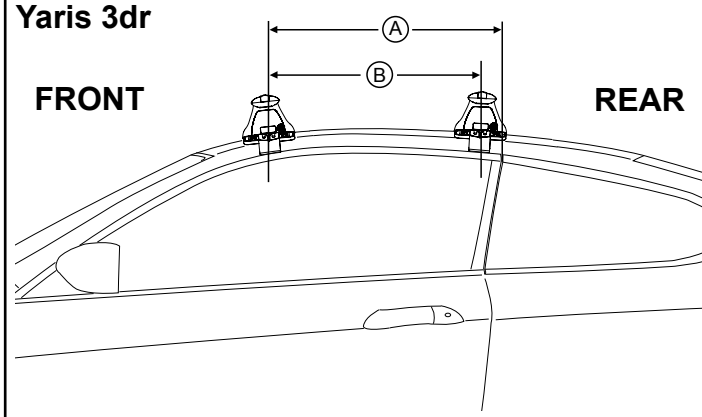

DK329 Rhino-Rack VA, DA, Euro & HD crossbar instruction

IDENTIFICATION CHART

VA crossbar

DA crossbar

EURO crossbar

HD crossbar

Vehicle	Date	Crossbar	FRONT CROSSBAR					REAR CROSSBAR					
			Front Right Pad/Clamp	Front Left Pad/Clamp	Measurement strip length per side	Measurement strip length per side	Measurement Distance (x)	Foot plate arrow direction	Rear Right Pad/Clamp	Rear Left Pad/Clamp	Measurement strip length per side	Measurement strip length per side	Measurement Distance (x)
Toyota Yaris (131) 3dr hatch	11-	1180mm	142697 SUB0146	142696 SUB0146	172mm	117mm	912mm / 35,29/32"	OUT	M368 SUB0146	148mm	93mm	864mm / 34,1/64"	OUT
			Pad Arrow OUT						Pad Arrow OUT				
Toyota Yaris (130) 5dr hatch	11-	1180mm	142697 SUB0146	142696 SUB0146	167mm	112mm	902mm / 35,33/64"	OUT	M368 SUB0146	138mm	83mm	844mm / 33,15/64"	OUT
			Pad Arrow OUT						Pad Arrow OUT				

DK329 Rhino-Rack VA, DA, Euro & HD crossbar instruction

Measurement A: CENTRE of door jamb to CENTRE arrow of leg foot plate.

Measurement B: CENTRE of Front leg foot plate arrow to CENTRE of Rear leg foot plate arrow.

FRONT RIGHT
Yaris 5dr

REAR RIGHT Yaris 5dr

Direction of Pad and Foot Plate Arrow

Yaris 3dr

Yaris 5dr

VEHICLE	Date	Measurement A	Measurement B	Load Rating (includes racks 5kg/ 11lbs)
Toyota Yaris (131) 3dr hatch	11-	620mm / 24,13/32"	520mm / 20,15/32"	60kg / 132lbs
Toyota Yaris (130) 5dr hatch	11-	400mm / 15,3/4"	700mm / 27,9/16"	60kg / 132lbs