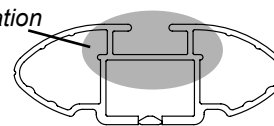

DK329 Rhino-Rack VA, DA, Euro & HD crossbar instruction

IDENTIFICATION CHART

VA crossbar

DA crossbar

EURO crossbar

HD crossbar

Vehicle	Date	Crossbar	FRONT CROSSBAR					REAR CROSSBAR					
			Front Right Pad/Clamp	Front Left Pad/Clamp	Measurement strip length per side	Measurement strip length per side	Measurement Distance (x)	Foot plate arrow direction	Rear Right Pad/Clamp	Rear Left Pad/Clamp	Measurement strip length per side	Measurement strip length per side	Measurement Distance (x)
Toyota Yaris (131) 3dr hatch	11-	1180mm	142697 SUB0146	142696 SUB0146	172mm	117mm	912mm / 35,29/32"	OUT	M368 SUB0146	148mm	93mm	864mm / 34,1/64"	OUT
			Pad Arrow OUT						Pad Arrow OUT				
Toyota Yaris (130) 5dr hatch	11-	1180mm	142697 SUB0146	142696 SUB0146	167mm	112mm	902mm / 35,33/64"	OUT	M368 SUB0146	138mm	83mm	844mm / 33,15/64"	OUT
			Pad Arrow OUT						Pad Arrow OUT				

DK329 Rhino-Rack VA, DA, Euro & HD crossbar instruction

Measurement A: CENTRE of door jamb to CENTRE arrow of leg foot plate.

Measurement B: CENTRE of Front leg foot plate arrow to CENTRE of Rear leg foot plate arrow.