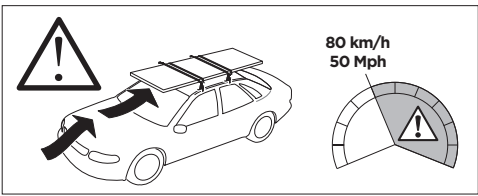

1

Kit 145194

TOYOTA Alphard, 5-dr MPV, 15-
TOYOTA Vellfire, 5-dr MPV, 15-

ISO 11154-E

THULE WingBar Evo	THULE WingBar Edge	THULE WingBar	THULE SquareBar	Evo X (scale)	Edge X (scale)
TOYOTA Alphard, 5-dr MPV, 15-				64	N/A
TOYOTA Vellfire, 5-dr MPV, 15-				64	N/A

THULE ProBar	THULE SlideBar	X (mm/inch)		
TOYOTA Alphard, 5-dr MPV, 15-		1291 mm / 50 7/8"		
TOYOTA Vellfire, 5-dr MPV, 15-		1291 mm / 50 7/8"		

THULE WingBar Evo	THULE WingBar Edge	THULE WingBar	THULE SquareBar	Evo Y (scale)	Edge Y (scale)
TOYOTA Alphard, 5-dr MPV, 15-				64	N/A
TOYOTA Vellfire, 5-dr MPV, 15-				64	N/A

THULE ProBar	THULE SlideBar	Y (mm/inch)		
TOYOTA Alphard, 5-dr MPV, 15-		1291 mm / 50 7/8"		
TOYOTA Vellfire, 5-dr MPV, 15-		1291 mm / 50 7/8"		

	W (mm/inch)	Z (mm/inch)
TOYOTA Alphard, 5-dr MPV, 15-	750 mm / 29 1/2"	800 mm / 31 1/2"
TOYOTA Vellfire, 5-dr MPV, 15-	750 mm / 29 1/2"	800 mm / 31 1/2"