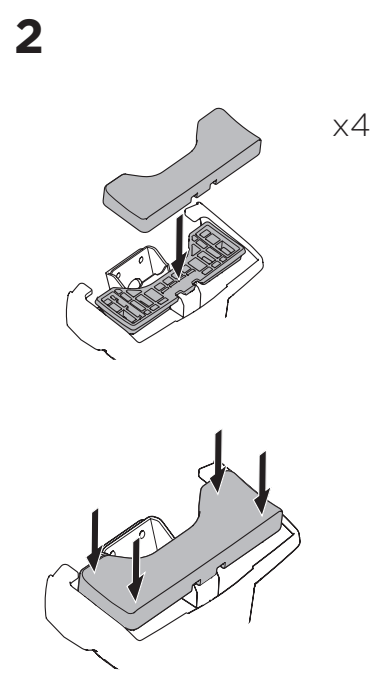

1

Kit 145194

TOYOTA Alphard, 5-dr MPV, 15-
TOYOTA Vellfire, 5-dr MPV, 15-

ISO 11154-E

THULE WingBar Evo	THULE WingBar Edge	THULE WingBar	THULE SquareBar	Evo X (scale)	Edge X (scale)
TOYOTA Alphard, 5-dr MPV, 15-				64	N/A
TOYOTA Vellfire, 5-dr MPV, 15-				64	N/A

THULE ProBar	THULE SlideBar	X (mm/inch)		
TOYOTA Alphard, 5-dr MPV, 15-		1291 mm / 50 7/8"		
TOYOTA Vellfire, 5-dr MPV, 15-		1291 mm / 50 7/8"		

THULE WingBar Evo	THULE WingBar Edge	THULE WingBar	THULE SquareBar	Evo Y (scale)	Edge Y (scale)
TOYOTA Alphard, 5-dr MPV, 15-				64	N/A
TOYOTA Vellfire, 5-dr MPV, 15-				64	N/A

THULE ProBar	THULE SlideBar	Y (mm/inch)		
TOYOTA Alphard, 5-dr MPV, 15-		1291 mm / 50 7/8"		
TOYOTA Vellfire, 5-dr MPV, 15-		1291 mm / 50 7/8"		

	W (mm/inch)	Z (mm/inch)
TOYOTA Alphard, 5-dr MPV, 15-	750 mm / 29 1/2"	800 mm / 31 1/2"
TOYOTA Vellfire, 5-dr MPV, 15-	750 mm / 29 1/2"	800 mm / 31 1/2"