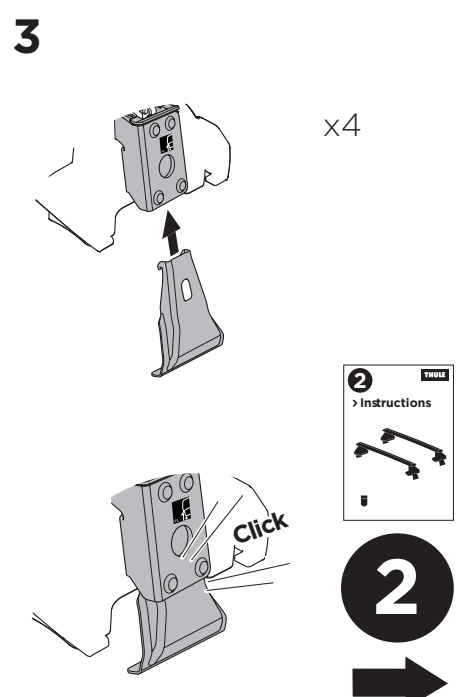

1

Kit 145194

TOYOTA Alphard, 5-dr MPV, 15-
TOYOTA Vellfire, 5-dr MPV, 15-

ISO 11154-E

THULE WingBar Evo	THULE WingBar Edge	THULE WingBar	THULE SquareBar	Evo X (scale)	Edge X (scale)
TOYOTA Alphard, 5-dr MPV, 15-				64	N/A
TOYOTA Vellfire, 5-dr MPV, 15-				64	N/A

THULE ProBar	THULE SlideBar	X (mm/inch)		
TOYOTA Alphard, 5-dr MPV, 15-		1291 mm / 50 7/8"		
TOYOTA Vellfire, 5-dr MPV, 15-		1291 mm / 50 7/8"		

THULE WingBar Evo	THULE WingBar Edge	THULE WingBar	THULE SquareBar	Evo Y (scale)	Edge Y (scale)
TOYOTA Alphard, 5-dr MPV, 15-				64	N/A
TOYOTA Vellfire, 5-dr MPV, 15-				64	N/A