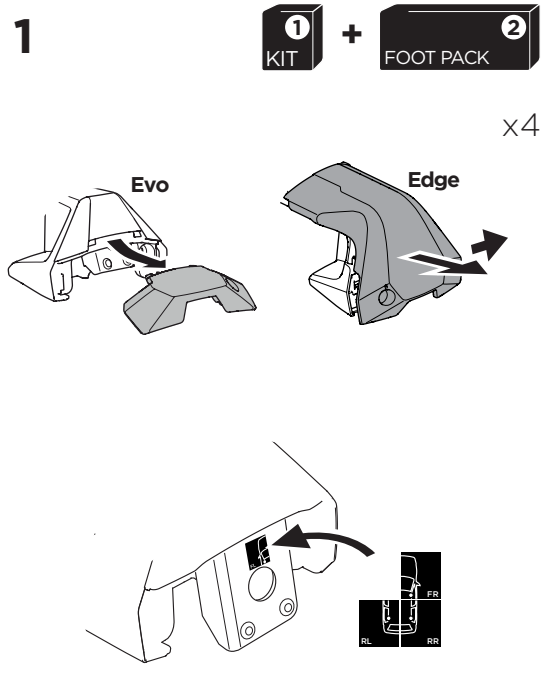

1

Kit 145194

TOYOTA Alphard, 5-dr MPV, 15-
TOYOTA Vellfire, 5-dr MPV, 15-

ISO 11154-E

THULE WingBar Evo	THULE WingBar Edge	THULE WingBar	THULE SquareBar	Evo X (scale)	Edge X (scale)
TOYOTA Alphard, 5-dr MPV, 15-				64	N/A
TOYOTA Vellfire, 5-dr MPV, 15-				64	N/A

THULE ProBar	THULE SlideBar	X (mm/inch)		
TOYOTA Alphard, 5-dr MPV, 15-		1291 mm / 50 7/8"		
TOYOTA Vellfire, 5-dr MPV, 15-		1291 mm / 50 7/8"		

THULE WingBar Evo	THULE WingBar Edge	THULE WingBar	THULE SquareBar	Evo Y (scale)	Edge Y (scale)
TOYOTA Alphard, 5-dr MPV, 15-				64	N/A
TOYOTA Vellfire, 5-dr MPV, 15-				64	N/A