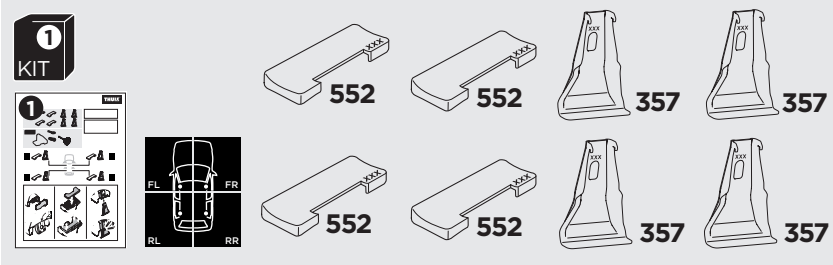

1

Kit 145194

TOYOTA Alphard, 5-dr MPV, 15-
TOYOTA Vellfire, 5-dr MPV, 15-

ISO 11154-E

THULE WingBar Evo	THULE WingBar Edge	THULE WingBar	THULE SquareBar	Evo X (scale)	Edge X (scale)
TOYOTA Alphard, 5-dr MPV, 15-				64	N/A
TOYOTA Vellfire, 5-dr MPV, 15-				64	N/A

THULE ProBar	THULE SlideBar	X (mm/inch)		
TOYOTA Alphard, 5-dr MPV, 15-		1291 mm / 50 7/8"		
TOYOTA Vellfire, 5-dr MPV, 15-		1291 mm / 50 7/8"		

THULE WingBar Evo	THULE WingBar Edge	THULE WingBar	THULE SquareBar	Evo Y (scale)	Edge Y (scale)
TOYOTA Alphard, 5-dr MPV, 15-				64	N/A
TOYOTA Vellfire, 5-dr MPV, 15-				64	N/A

THULE ProBar	THULE SlideBar	Y (mm/inch)		
TOYOTA Alphard, 5-dr MPV, 15-		1291 mm / 50 7/8"		
TOYOTA Vellfire, 5-dr MPV, 15-		1291 mm / 50 7/8"		

	W (mm/inch)	Z (mm/inch)
TOYOTA Alphard, 5-dr MPV, 15-	750 mm / 29 1/2"	800 mm / 31 1/2"
TOYOTA Vellfire, 5-dr MPV, 15-	750 mm / 29 1/2"	800 mm / 31 1/2"