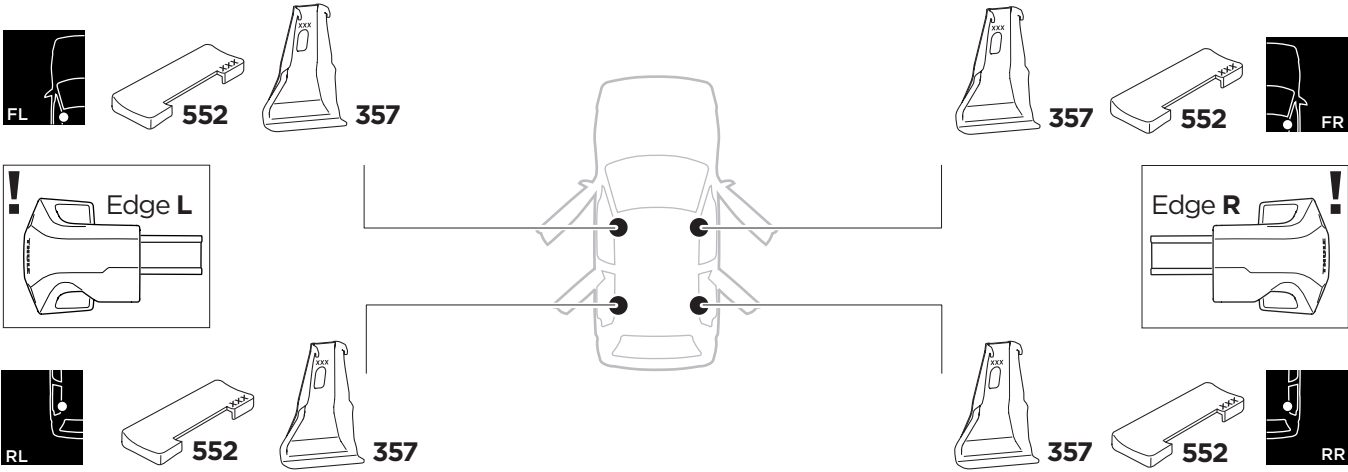

1

Kit 145194

TOYOTA Alphard, 5-dr MPV, 15-
TOYOTA Vellfire, 5-dr MPV, 15-

ISO 11154-E

THULE WingBar Evo	THULE WingBar Edge	THULE WingBar	THULE SquareBar	Evo X (scale)	Edge X (scale)
TOYOTA Alphard, 5-dr MPV, 15-				64	N/A
TOYOTA Vellfire, 5-dr MPV, 15-				64	N/A

THULE ProBar	THULE SlideBar	X (mm/inch)		
TOYOTA Alphard, 5-dr MPV, 15-		1291 mm / 50 7/8"		
TOYOTA Vellfire, 5-dr MPV, 15-		1291 mm / 50 7/8"		

THULE WingBar Evo	THULE WingBar Edge	THULE WingBar	THULE SquareBar	Evo Y (scale)	Edge Y (scale)
TOYOTA Alphard, 5-dr MPV, 15-				64	N/A
TOYOTA Vellfire, 5-dr MPV, 15-				64	N/A

THULE ProBar	THULE SlideBar	Y (mm/inch)		
TOYOTA Alphard, 5-dr MPV, 15-		1291 mm / 50 7/8"		
TOYOTA Vellfire, 5-dr MPV, 15-		1291 mm / 50 7/8"		

	W (mm/inch)	Z (mm/inch)
TOYOTA Alphard, 5-dr MPV, 15-	750 mm / 29 1/2"	800 mm / 31 1/2"
TOYOTA Vellfire, 5-dr MPV, 15-	750 mm / 29 1/2"	800 mm / 31 1/2"