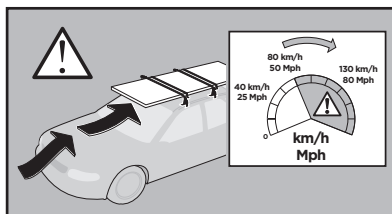

Thule Rapid System Kit 4051

> Instructions

KIA Soul, 5-dr Hatchback, 14-

This kit is only for vehicles with flush or integrated side railing.

ISO 11154-E

184051

C.20140928
509-4051-01

Bring your life
thule.com