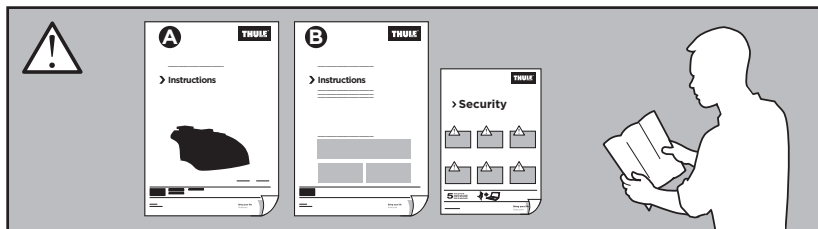

Thule Rapid System Kit 4051

> Instructions

KIA Soul, 5-dr Hatchback, 14-

This kit is only for vehicles with flush or integrated side railing.

ISO 11154-E

184051

C.20140928
509-4051-01

Bring your life
thule.com