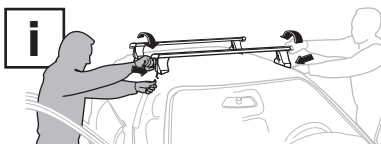

EN Tighten alternately
DE Die Schrauben abwechselnd anziehen
FR Serrer alternativement chaque côté
NL Afwisselend aan de linker- en de rechterkant aandraaien
IT Alternare il serraggio delle viti
ES Apretar alternativamente
PT Aperte alternadamente
SV Dra åt växelvis
DK Spænd skiftevis
NO Trekk til vekselvis
FI Kierrä vuorotellen
ET Pinguldage vaheldumisi
LV Pievelciēt pamīšus
LT Užsukinėkite pakaitomis
PL Śruby dokręcaj naprzemiennie
RU Затягивайте попеременно
UK Затягти по чергово
BG Затегнете последователно
CS Pokręťta bagazníka dokręcaj dokręcaj naprzemiennie.
SK Doťahujte striedavo
SL Privijajte izmenično
HR/BiH Naizmjerno zategnite
RO Strângeți alternativ
HU Egymástól függetlenül szorítandó
EL Ζφίγγυτε εναλλάξ
TR Dönüşümlü sıkın

AR إحكام الربط بالتناوب
HE חזק לסיבוב

ZH 交替拧紧
JA 自動固定
KO 번갈아 조이기
TH ซึ้นไปสลับกัน