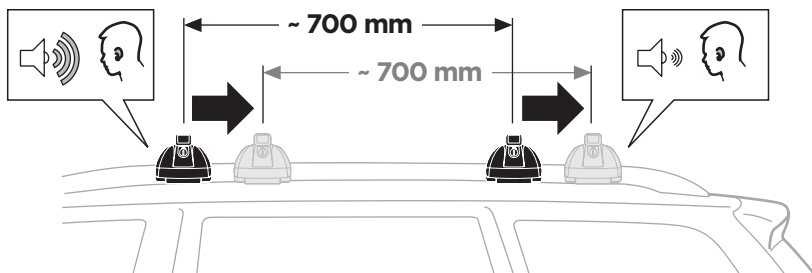

1

EN Only a few turns	ET Ainult mõni pööre	RO Doar câteva rotiri
DE Nur wenige Umdrehungen	LV Tikai daži apgriezieni	HU Csak néhány fordítás
FR Quelques tours uniquement	LT Tik keli pasukimai	EL Μόνο λίγες περιστροφές
NL Slechts enkele slagen	PL Wystarczy kilka obrotów	TR Yalnızca birkaç tur
IT Solo qualche giro	RU Только несколько оборотов	بعض دورات فقط AR
ES Sólo algunas vueltas	UK Лише декілька обертів	רק מספר סיבובים HE
PT Noções básicas	BG Само няколко завъртания	ZH 仅几圈
SV Endast några varv	CS Pouze několik otáček	JA 2～3回転のみ
DK Kun nogle få omgange	SK Len niekoľko otáčok	KO 몇 번만 돌리면 됨
NO Bare noen få omdreininger	SL Le nekaj obratov	TH เพียงสองสามรอบ
FI Vain muutama kierros	HR/BIH Samo nekoliko okreta	

i

2