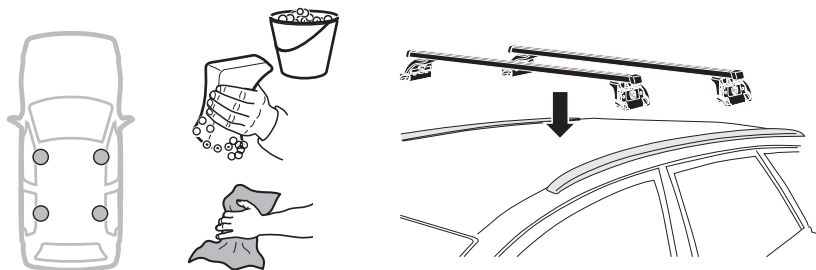

1

EN Only a few turns	ET Ainult mõni pööre	RO Doar câteva rotiri
DE Nur wenige Umdrehungen	LV Tikai daži apgriezieni	HU Csak néhány fordítás
FR Quelques tours uniquement	LT Tik keli pasukimai	EL Μόνο λίγες περιστροφές
NL Slechts enkele slagen	PL Wystarczy kilka obrotów	TR Yalnızca birkaç tur
IT Solo qualche giro	RU Только несколько оборотов	بعض دورات فقط AR
ES Sólo algunas vueltas	UK Лише декілька обертів	רק מספר סיבובים HE
PT Noções básicas	BG Само няколко завъртания	ZH 仅几圈
SV Endast några varv	CS Pouze několik otáček	JA 2～3回転のみ
DK Kun nogle få omgange	SK Len niekoľko otáčok	KO 몇 번만 돌리면 됨
NO Bare noen få omdreininger	SL Le nekaj obratov	TH เพียงสองสามรอบ
FI Vain muutama kierros	HR/BIH Samo nekoliko okreta	

i

2