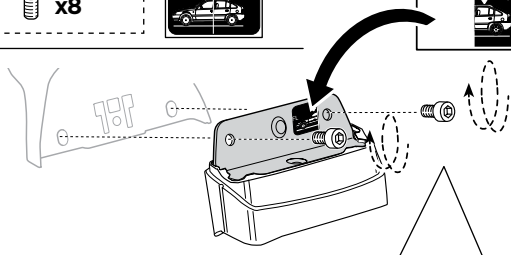

# > Instructions

**MERCEDES GLE (C292), 4-dr Coupé, 15-**

This kit is only for vehicles with fixpoint mounting.

ISO 11154-E

183152

C.20150930  
509-3152-01

Bring your life  
thule.com

**2** A**B****A****x1**