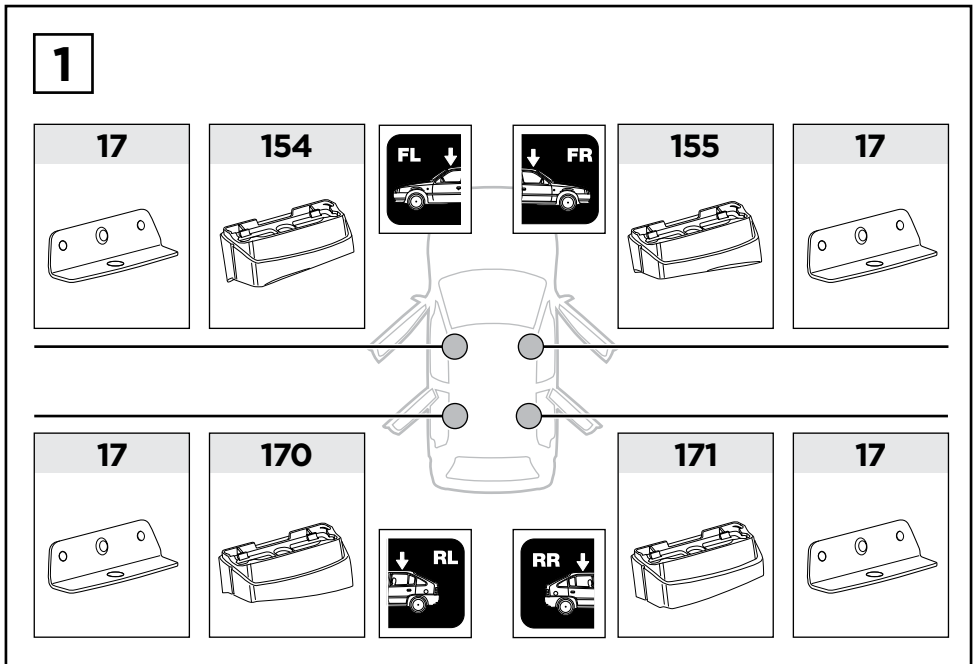

# > Instructions

**MERCEDES GLE (C292), 4-dr Coupé, 15-**

This kit is only for vehicles with fixpoint mounting.

ISO 11154-E

183152

C.20150930  
509-3152-01

Bring your life  
thule.com

**2** A**B****A****x1**