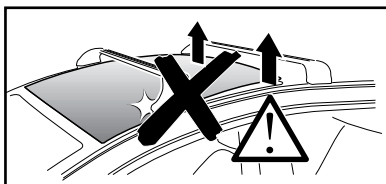

# > Instructions

**MERCEDES GLE (C292), 4-dr Coupé, 15-**

This kit is only for vehicles with fixpoint mounting.

ISO 11154-E

183152

C.20150930  
509-3152-01

Bring your life  
thule.com

**2** A**B****A****x1**