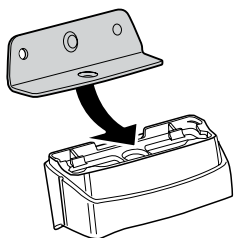

# > Instructions

**MERCEDES GLE (C292), 4-dr Coupé, 15-**

This kit is only for vehicles with fixpoint mounting.

ISO 11154-E

183152

C.20150930  
509-3152-01

Bring your life  
thule.com

**2** A**B****A****x1**