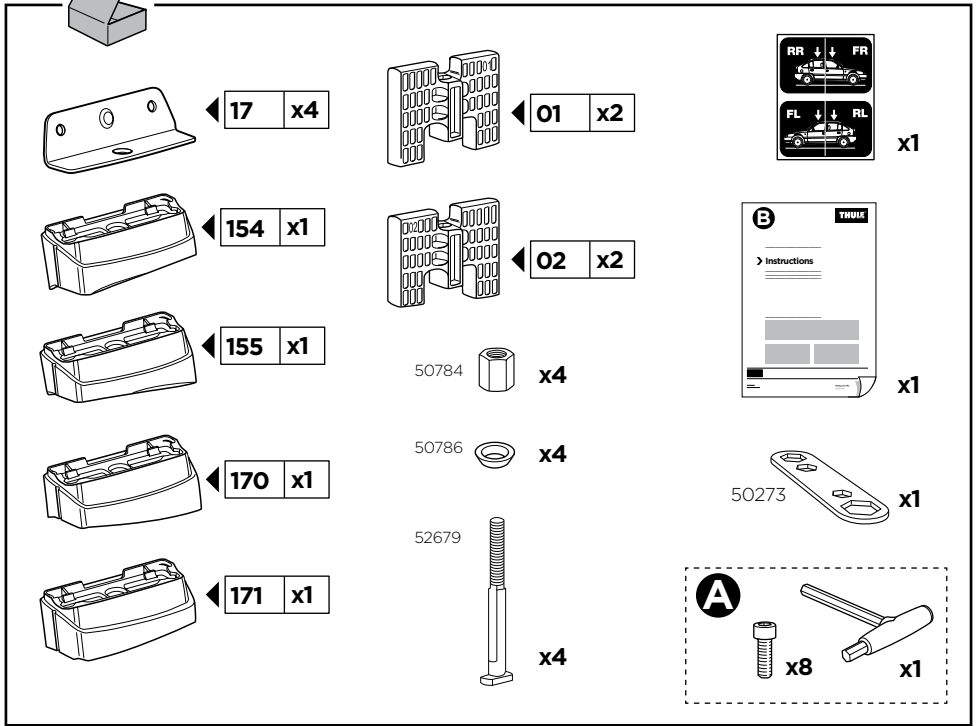

# > Instructions

**MERCEDES GLE (C292), 4-dr Coupé, 15-**

This kit is only for vehicles with fixpoint mounting.

ISO 11154-E

183152

C.20150930  
509-3152-01

Bring your life  
thule.com

**2** A**B****A****x1**