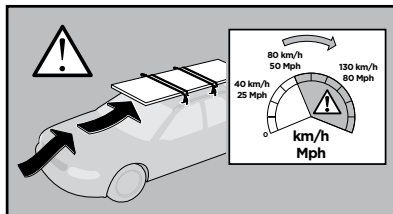

# > Instructions

**MERCEDES GLE (C292), 4-dr Coupé, 15-**

This kit is only for vehicles with fixpoint mounting.

ISO 11154-E

183152

C.20150930  
509-3152-01

Bring your life  
thule.com

**2** A**B****A****x1**