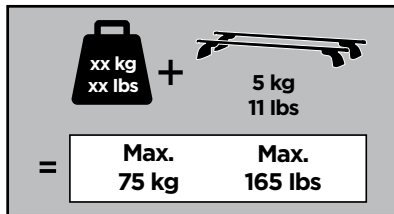

# > Instructions

**MERCEDES GLE (C292), 4-dr Coupé, 15-**

This kit is only for vehicles with fixpoint mounting.

ISO 11154-E

183152

C.20150930  
509-3152-01

Bring your life  
thule.com

**2** A**B****A****x1**