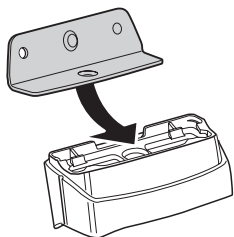

# > Instructions

MERCEDES CLA-Class (C117), 4-dr Sedan, 13-

This kit is only for vehicles with fixpoint mounting.

ISO 11154-E

183125

C.20130910  
509-3125-01

Bring your life  
thule.com

**2** A**B** A 16 mm x8