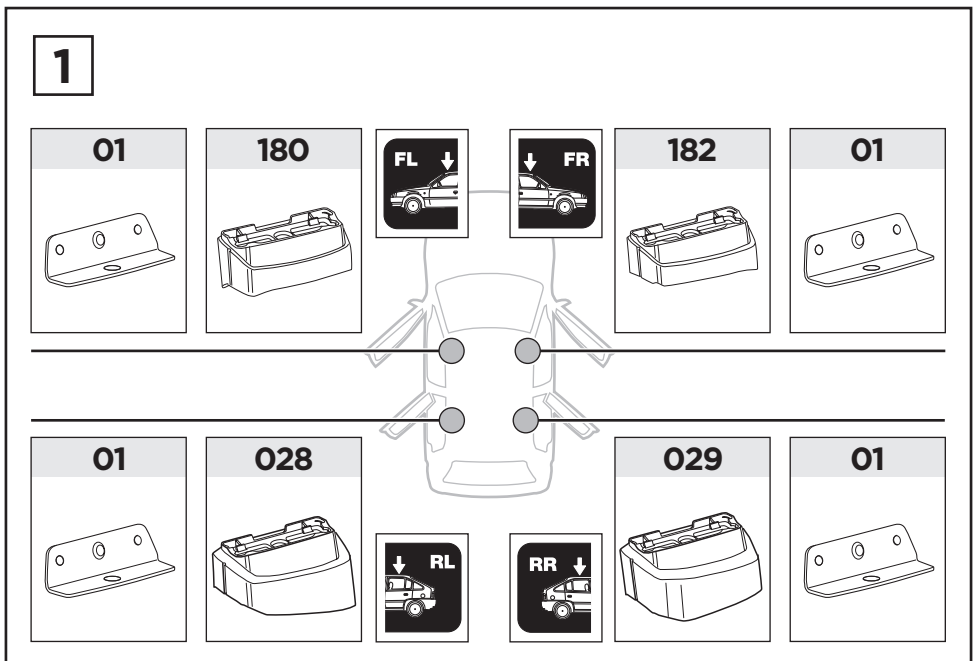

# > Instructions

MERCEDES CLA-Class (C117), 4-dr Sedan, 13-

This kit is only for vehicles with fixpoint mounting.

ISO 11154-E

183125

C.20130910  
509-3125-01

Bring your life  
thule.com

**2** A**B** A 16 mm x8