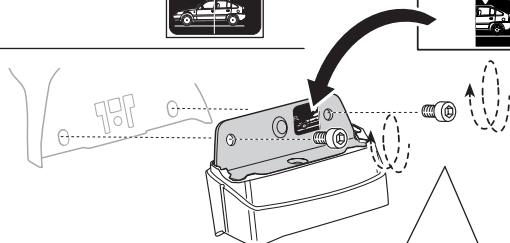

B A 16 mm x8

x1

EN Only a few turns

DE Nur wenige Umdrehungen

FR Quelques tours uniquement

NL Slechts enkele slagen

IT Solo qualche giro

ES Sólo algunas vueltas

PT Noções básicas

SV Endast några varv

DK Kun nogle få omgange

NE Bare noen få omdreinger

FI Vain muutama kierros

ET Ainult mõni pööre

LV Tikai daži apgriezieni

LT Tik keli pasukimai

PL Wystarczy kilka obrotów

RU Только несколько оборотов

UK Лише декілька обертів

BG Само няколко завъртания

CS Pouze několik otáček

SK Len niekoľko otáčok

SL Le nekaj obratov

HR/BiH Samo nekoliko okreta

RO Doar câteva rotiri

HU Csak néhány fordítás

EL Μόνο λίγες περιστροφές

TR Yalnızca birkaç tur

AR بعض دورات فقط

HE רק מספר סיבובים

ZH 仅几圈

JA 2～3回転のみ

KO 몇 번만 돌리면 됨

TH เพียงสองสามรอบ

3

01

x1

02

x1

05

x1

06

x1