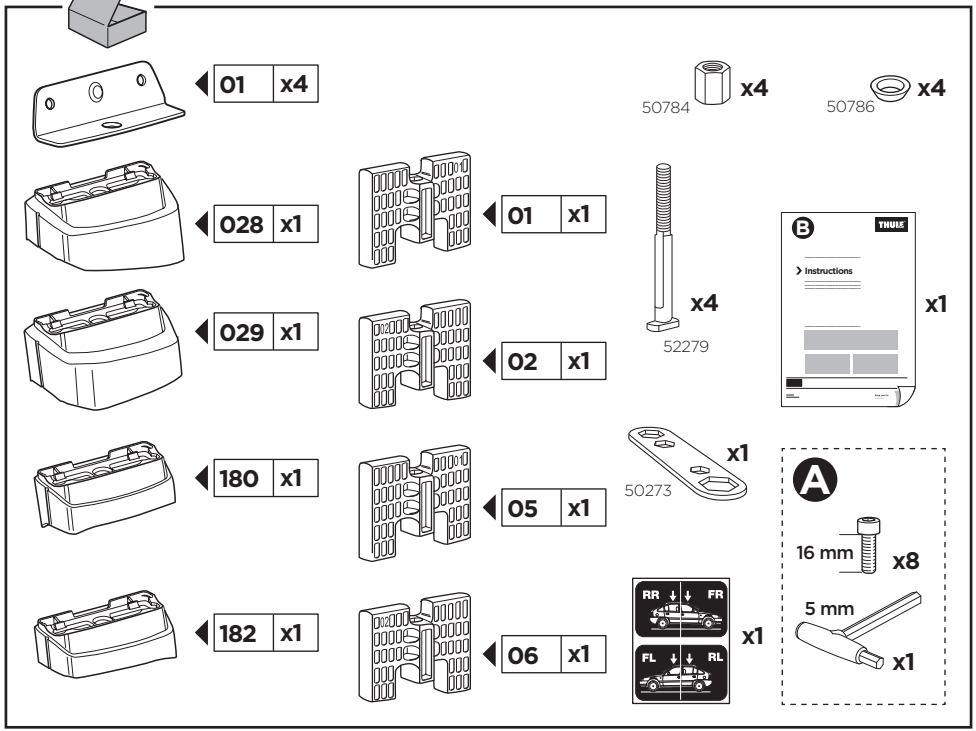

# > Instructions

MERCEDES CLA-Class (C117), 4-dr Sedan, 13-

This kit is only for vehicles with fixpoint mounting.

ISO 11154-E

183125

C.20130910  
509-3125-01

Bring your life  
thule.com

**2** A**B** A 16 mm x8