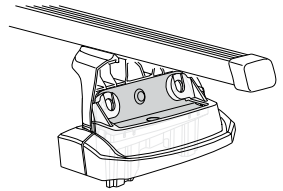

3

16 mm x 8

GB Only a few turns
D Nur wenige Umdrehungen
F Quelques tours uniquement
NL Slechts enkele slagen
I Solo qualche giro
E Sólo algunas vueltas
PT Noções básicas
S Endast några varv
FIN Vain muutama kierros

EST Ainult mõni pööre
LAT Tikai dažī apgriezieni
LIT Tik keli pasukimai
PL Wystarczy kilka obrotów
RU Достаточно нескольких оборотов
CZ Pouze několik otáček
SK Len niekoľko otáčok
SLO Le nekaj obratov

HR Samo nekoliko okreta
HU Csak néhány fordítás
GR Μόνο μερικές στροφές
TR Yalnız birkaç kez çevirm
中文 只有几个转向
한국어 두 세 번만
日本語 数回転のみ
ไทย หมุนเพียงไม่กี่รอบ