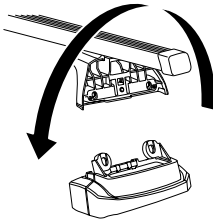

3

16 mm x 8

GB Only a few turns
D Nur wenige Umdrehungen
F Quelques tours uniquement
NL Slechts enkele slagen
I Solo qualche giro
E Sólo algunas vueltas
PT Noções básicas
S Endast några varv
FIN Vain muutama kierros

EST Ainult mõni pööre
LAT Tikai dažī apgriezieni
LIT Tik keli pasukimai
PL Wystarczy kilka obrotów
RU Достаточно нескольких оборотов
CZ Pouze několik otáček
SK Len niekoľko otáčok
SLO Le nekaj obratov

HR Samo nekoliko okreta
HU Csak néhány fordítás
GR Μόνο μερικές στροφές
TR Yalnız birkaç kez çevirm
中文 只有几个转向
한국어 두 세 번만
日本語 数回転のみ
ไทย หมุนเพียงไม่กี่รอบ