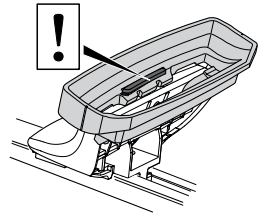

3

16 mm x 8

GB Only a few turns
D Nur wenige Umdrehungen
F Quelques tours uniquement
NL Slechts enkele slagen
I Solo qualche giro
E Sólo algunas vueltas
PT Noções básicas
S Endast några varv
FIN Vain muutama kierros

EST Ainult mõni pööre
LAT Tikai dažī apgriezieni
LIT Tik keli pasukimai
PL Wystarczy kilka obrotów
RU Достаточно нескольких оборотов
CZ Pouze několik otáček
SK Len niekoľko otáčok
SLO Le nekaj obratov

HR Samo nekoliko okreta
HU Csak néhány fordítás
GR Μόνο μερικές στροφές
TR Yalnız birkaç kez çevirm
中文 只有几个转向
한국어 두 세 번만
日本語 数回転のみ
ไทย หมุนเพียงไม่กี่รอบ