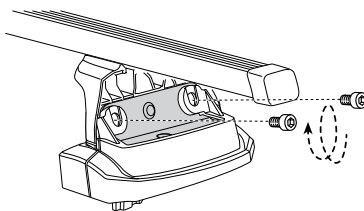

3

16 mm x 8

GB Only a few turns
D Nur wenige Umdrehungen
F Quelques tours uniquement
NL Slechts enkele slagen
I Solo qualche giro
E Sólo algunas vueltas
PT Noções básicas
S Endast några varv
FIN Vain muutama kierros

EST Ainult mõni pööre
LAT Tikai dažī apgriezieni
LIT Tik keli pasukimai
PL Wystarczy kilka obrotów
RU Достаточно нескольких оборотов
CZ Pouze několik otáček
SK Len niekoľko otáčok
SLO Le nekaj obratov

HR Samo nekoliko okreta
HU Csak néhány fordítás
GR Μόνο μερικές στροφές
TR Yalnız birkaç kez çevirm
中文 只有几个转向
한국어 두 세 번만
日本語 数回転のみ
ไทย หมุนเพียงไม่กี่รอบ