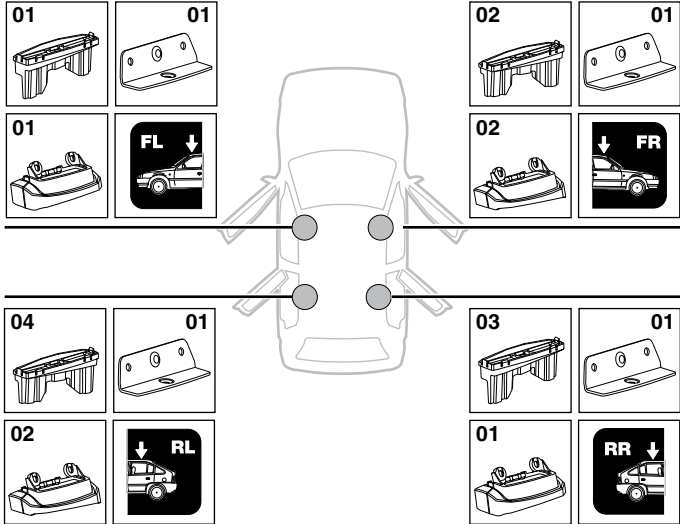

OPEL Astra,
5-dr Hatchback, 04-09
OPEL Astra,
3-dr Hatchback, 04-09
HOLDEN Astra,
5-dr Hatchback, 04-09
HOLDEN Astra,
3-dr Hatchback, 04-09
VAUXHALL Astra,
5-dr Hatchback, 04-09
VAUXHALL Astra,
3-dr Hatchback, 04-09
SATURN Astra,
5-dr Hatchback, *08-
SATURN Astra,
3-dr Hatchback, *08-