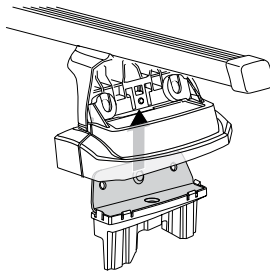

3

16 mm x 8

GB Only a few turns
D Nur wenige Umdrehungen
F Quelques tours uniquement
NL Slechts enkele slagen
I Solo qualche giro
E Sólo algunas vueltas
PT Noções básicas
S Endast några varv
FIN Vain muutama kierros

EST Ainult mõni pööre
LAT Tikai dažī apgriezieni
LIT Tik keli pasukimai
PL Wystarczy kilka obrotów
RU Достаточно нескольких оборотов
CZ Pouze několik otáček
SK Len niekoľko otáčok
SLO Le nekaj obratov

HR Samo nekoliko okreta
HU Csak néhány fordítás
GR Μόνο μερικές στροφές
TR Yalnız birkaç kez çevirm
中文 只有几个转向
한국어 두 세 번만
日本語 数回転のみ
ไทย หมุนเพียงไม่กี่รอบ