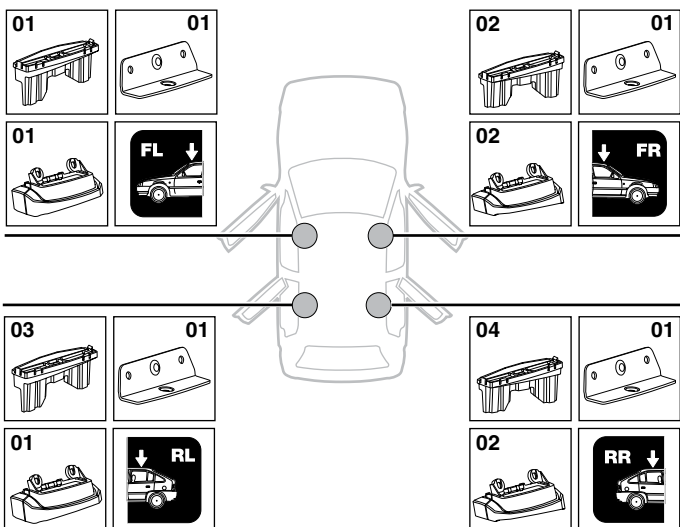

OPEL Zafira,
5-dr MPV, 05-
HOLDEN Zafira,
5-dr MPV, 05-
VAUXHALL Zafira,
5-dr MPV, 05-