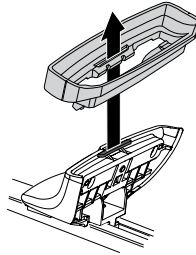

3

16 mm x 8

GB Only a few turns
D Nur wenige Umdrehungen
F Quelques tours uniquement
NL Slechts enkele slagen
I Solo qualche giro
E Sólo algunas vueltas
PT Noções básicas
S Endast några varv
FIN Vain muutama kierros

EST Ainult mõni pööre
LAT Tikai dažī apgriezieni
LIT Tik keli pasukimai
PL Wystarczy kilka obrotów
RU Достаточно нескольких оборотов
CZ Pouze několik otáček
SK Len niekoľko otáčok
SLO Le nekaj obratov

HR Samo nekoliko okreta
HU Csak néhány fordítás
GR Μόνο μερικές στροφές
TR Yalnız birkaç kez çevirm
中文 只有几个转向
한국어 두 세 번만
日本語 数回転のみ
ไทย หมุนเพียงไม่กี่รอบ