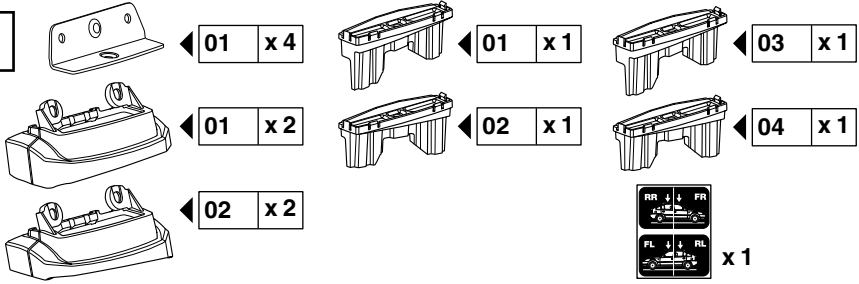

2

OPEL Astra,
5-dr Hatchback, 04-09
OPEL Astra,
3-dr Hatchback, 04-09
HOLDEN Astra,
5-dr Hatchback, 04-09
HOLDEN Astra,
3-dr Hatchback, 04-09
VAUXHALL Astra,
5-dr Hatchback, 04-09
VAUXHALL Astra,
3-dr Hatchback, 04-09
SATURN Astra,
5-dr Hatchback, *08-
SATURN Astra,
3-dr Hatchback, *08-

OPEL Zafira,
5-dr MPV, 05-
HOLDEN Zafira,
5-dr MPV, 05-
VAUXHALL Zafira,
5-dr MPV, 05-