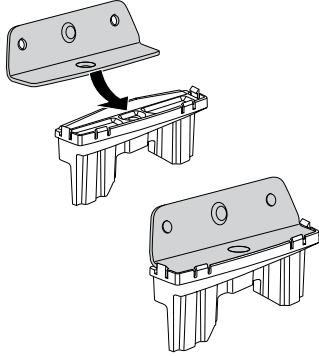

3

16 mm x 8

GB Only a few turns
D Nur wenige Umdrehungen
F Quelques tours uniquement
NL Slechts enkele slagen
I Solo qualche giro
E Sólo algunas vueltas
PT Noções básicas
S Endast några varv
FIN Vain muutama kierros

EST Ainult mõni pööre
LAT Tikai dažī apgriezieni
LIT Tik keli pasukimai
PL Wystarczy kilka obrotów
RU Достаточно нескольких оборотов
CZ Pouze několik otáček
SK Len niekoľko otáčok
SLO Le nekaj obratov

HR Samo nekoliko okreta
HU Csak néhány fordítás
GR Μόνο μερικές στροφές
TR Yalnız birkaç kez çevirm
中文 只有几个转向
한국어 두 세 번만
日本語 数回転のみ
ไทย หมุนเพียงไม่กี่รอบ