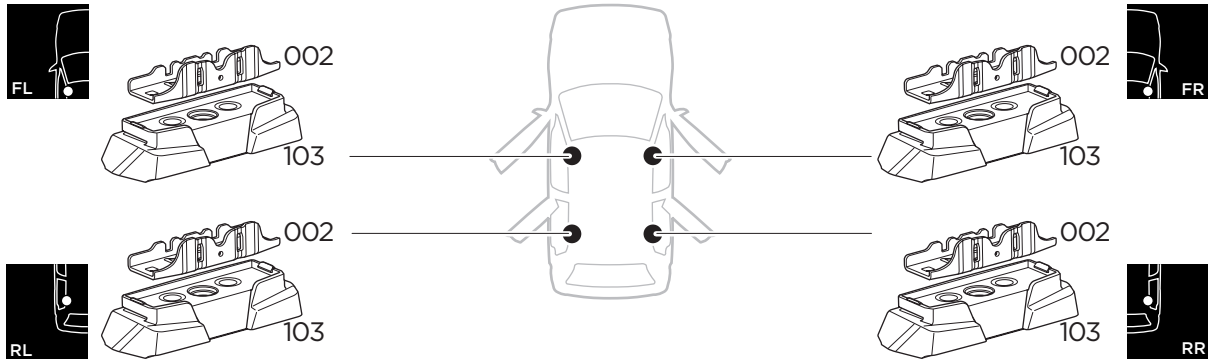

1

Kit 187086

PEUGEOT 307, 5-dr Hatchback, 01-04, 05-08

ISO 11154-E

This kit is only for vehicles with fixpoint mounting.

3

4

5