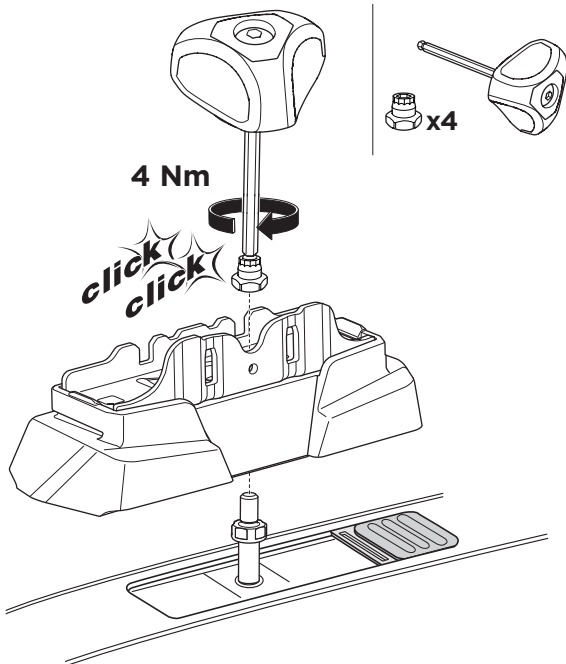

1

Kit 187086

PEUGEOT 307, 5-dr Hatchback, 01-04, 05-08

ISO 11154-E

This kit is only for vehicles with fixpoint mounting.

3

4

5