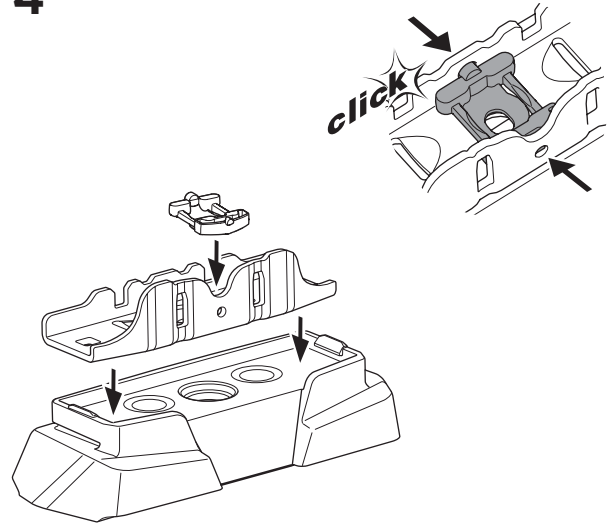

1

Kit 187086

PEUGEOT 307, 5-dr Hatchback, 01-04, 05-08

ISO 11154-E

This kit is only for vehicles with fixpoint mounting.

3

4

5