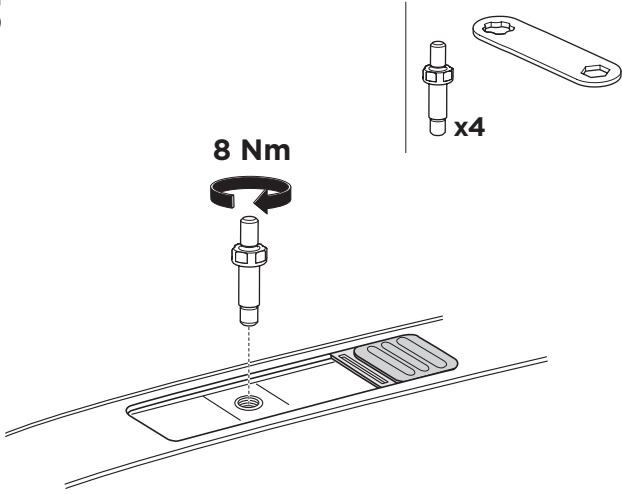

1

Kit 187086

PEUGEOT 307, 5-dr Hatchback, 01-04, 05-08

ISO 11154-E

This kit is only for vehicles with fixpoint mounting.

3

4

5