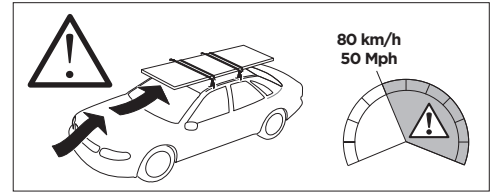

1

Kit 187086

PEUGEOT 307, 5-dr Hatchback, 01-04, 05-08

ISO 11154-E

This kit is only for vehicles with fixpoint mounting.

3

4

5