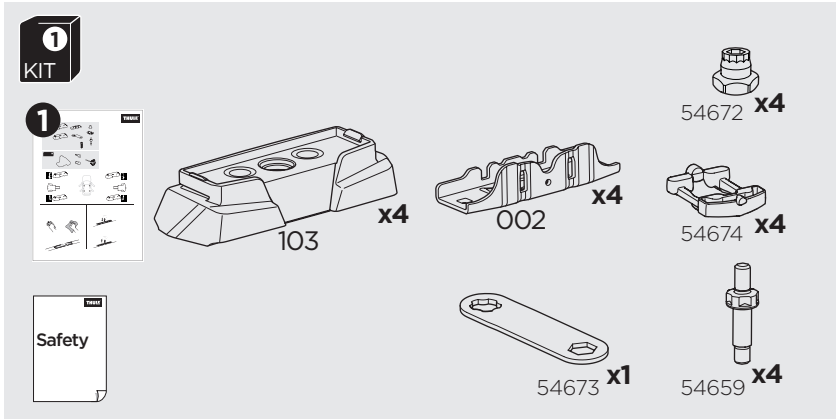

1

Kit 187086

PEUGEOT 307, 5-dr Hatchback, 01-04, 05-08

ISO 11154-E

This kit is only for vehicles with fixpoint mounting.

3

4

5