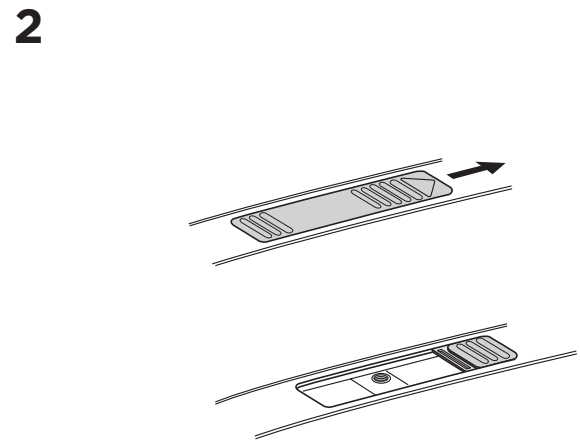

1

Kit 187086

PEUGEOT 307, 5-dr Hatchback, 01-04, 05-08

ISO 11154-E

This kit is only for vehicles with fixpoint mounting.

3

4

5