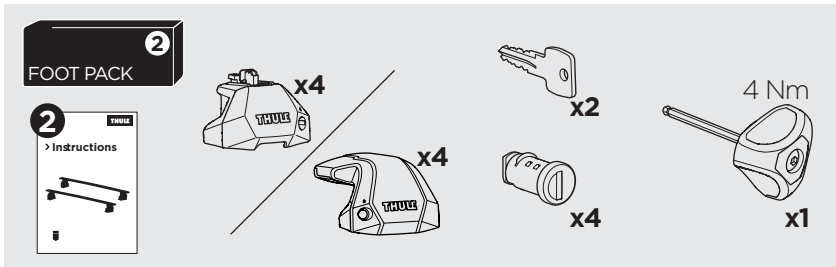

1

Kit 187086

PEUGEOT 307, 5-dr Hatchback, 01-04, 05-08

ISO 11154-E

This kit is only for vehicles with fixpoint mounting.

3

4

5