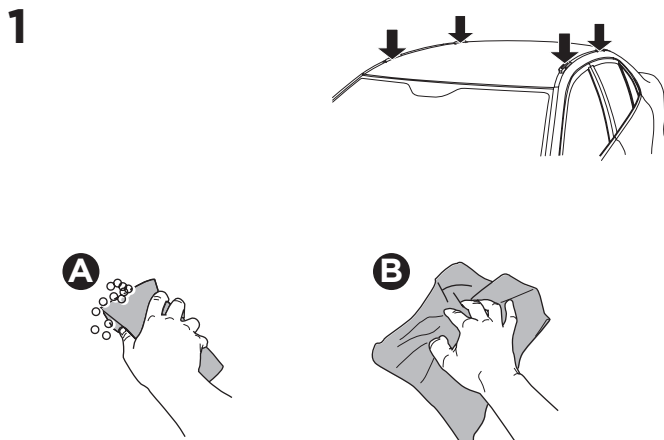

1

Kit 187086

PEUGEOT 307, 5-dr Hatchback, 01-04, 05-08

ISO 11154-E

This kit is only for vehicles with fixpoint mounting.

3

4

5