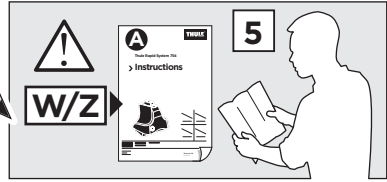

2

HOLDEN Astra, 5-dr Hatchback, 16-

OPEL Astra, 5-dr Hatchback, 16-

VAUXHALL Astra, 5-dr Hatchback, 16-

3

	W (mm)	Z (mm)	W (inch)	Z (inch)
HOLDEN Astra , 5-dr Hatchback, 16-	250	715	9 7/8	28 1/8
OPEL Astra , 5-dr Hatchback, 16-	250	715	9 7/8	28 1/8
VAUXHALL Astra , 5-dr Hatchback, 16-	250	715	9 7/8	28 1/8