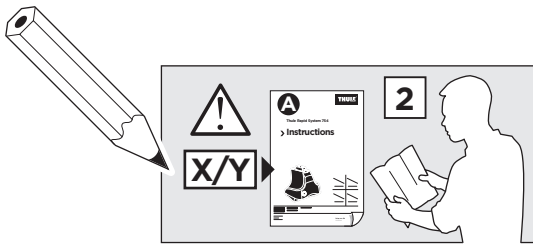

1

	X (scale)	X (mm)	X (inch)
HOLDEN Astra, 5-dr Hatchback, 16-	36	1011	39 ³/₄
OPEL Astra, 5-dr Hatchback, 16-	36	1011	39 ³/₄
VAUXHALL Astra, 5-dr Hatchback, 16-	36	1011	39 ³/₄

	Y (scale)	Y (mm)	Y (inch)
HOLDEN Astra, 5-dr Hatchback, 16-	32	971	38 ¹/₄
OPEL Astra, 5-dr Hatchback, 16-	32	971	38 ¹/₄
VAUXHALL Astra, 5-dr Hatchback, 16-	32	971	38 ¹/₄