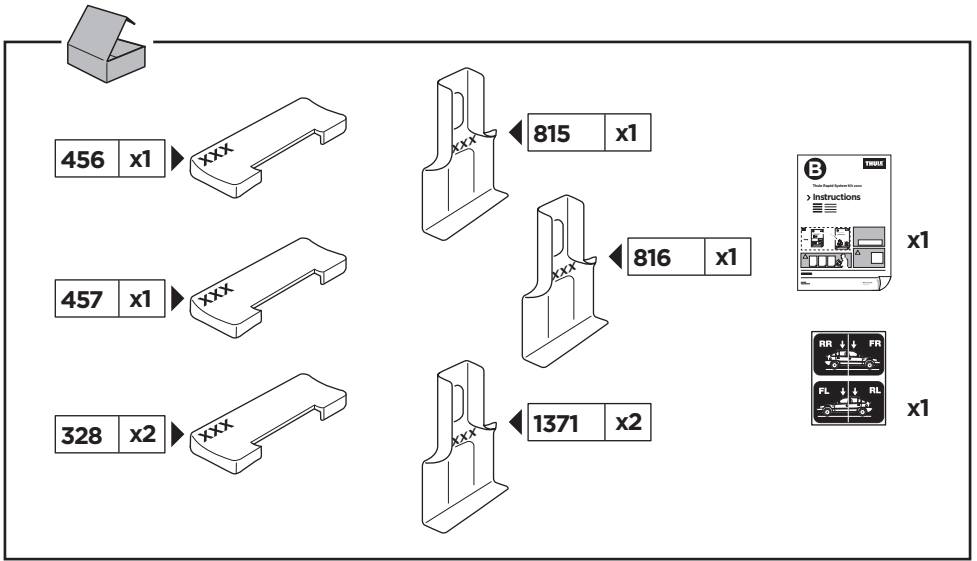

Thule Rapid System Kit 1812

> Instructions

HOLDEN Astra, 5-dr Hatchback, 16-

OPEL Astra, 5-dr Hatchback, 16-

VAUXHALL Astra, 5-dr Hatchback, 16-

ISO 11154-E

141812
C.20151201
519-1812-01

Bring your life
thule.com

1

	X (scale)	X (mm)	X (inch)
HOLDEN Astra, 5-dr Hatchback, 16-	36	1011	39 ³/₄
OPEL Astra, 5-dr Hatchback, 16-	36	1011	39 ³/₄
VAUXHALL Astra, 5-dr Hatchback, 16-	36	1011	39 ³/₄

	Y (scale)	Y (mm)	Y (inch)
HOLDEN Astra, 5-dr Hatchback, 16-	32	971	38 ¹/₄
OPEL Astra, 5-dr Hatchback, 16-	32	971	38 ¹/₄
VAUXHALL Astra, 5-dr Hatchback, 16-	32	971	38 ¹/₄

2

HOLDEN Astra, 5-dr Hatchback, 16-

OPEL Astra, 5-dr Hatchback, 16-

VAUXHALL Astra, 5-dr Hatchback, 16-

3

	W (mm)	Z (mm)	W (inch)	Z (inch)
HOLDEN Astra , 5-dr Hatchback, 16-	250	715	9 7/8	28 1/8
OPEL Astra , 5-dr Hatchback, 16-	250	715	9 7/8	28 1/8
VAUXHALL Astra , 5-dr Hatchback, 16-	250	715	9 7/8	28 1/8