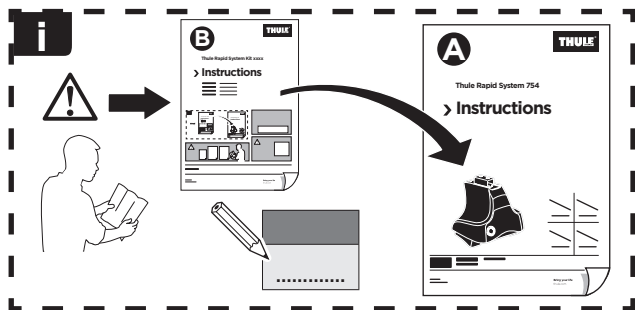

ISO 11154-E

141812
C.20151201
519-1812-01

Bring your life
thule.com