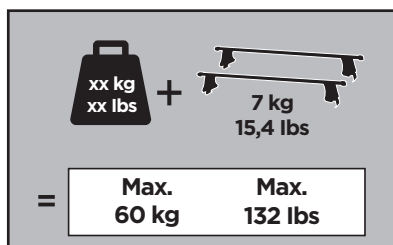

ISO 11154-E

141812
C.20151201
519-1812-01

Bring your life
thule.com