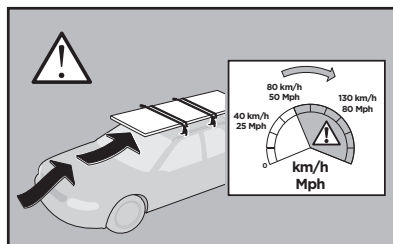

ISO 11154-E

141812
C.20151201
519-1812-01

Bring your life
thule.com