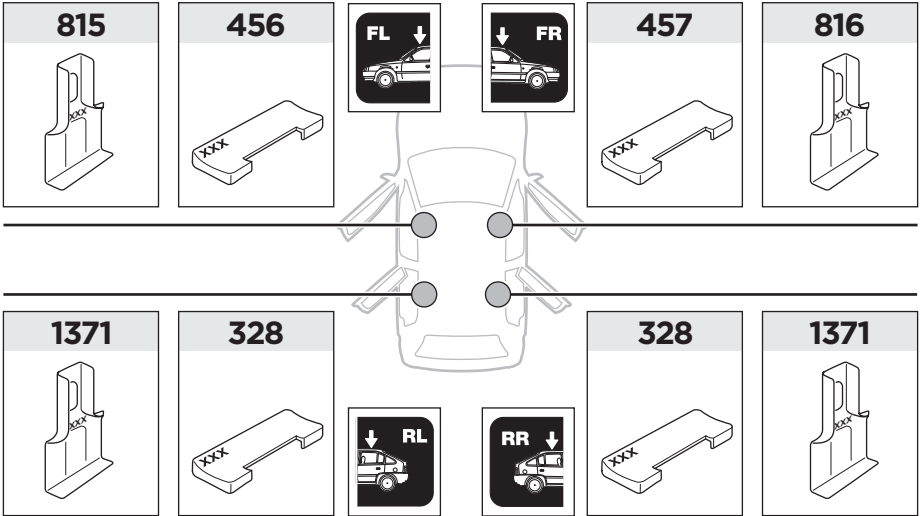

1

	X (scale)	X (mm)	X (inch)
HOLDEN Astra, 5-dr Hatchback, 16-	36	1011	39 ³/₄
OPEL Astra, 5-dr Hatchback, 16-	36	1011	39 ³/₄
VAUXHALL Astra, 5-dr Hatchback, 16-	36	1011	39 ³/₄

	Y (scale)	Y (mm)	Y (inch)
HOLDEN Astra, 5-dr Hatchback, 16-	32	971	38 ¹/₄
OPEL Astra, 5-dr Hatchback, 16-	32	971	38 ¹/₄
VAUXHALL Astra, 5-dr Hatchback, 16-	32	971	38 ¹/₄

2

HOLDEN Astra, 5-dr Hatchback, 16-

OPEL Astra, 5-dr Hatchback, 16-

VAUXHALL Astra, 5-dr Hatchback, 16-

3

	W (mm)	Z (mm)	W (inch)	Z (inch)
HOLDEN Astra , 5-dr Hatchback, 16-	250	715	9 7/8	28 1/8
OPEL Astra , 5-dr Hatchback, 16-	250	715	9 7/8	28 1/8
VAUXHALL Astra , 5-dr Hatchback, 16-	250	715	9 7/8	28 1/8