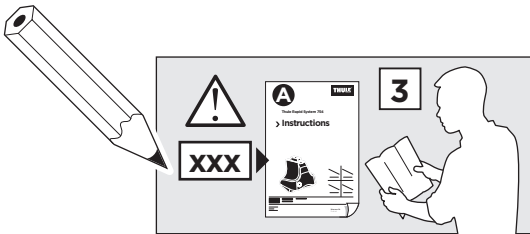

2

HOLDEN Astra, 5-dr Hatchback, 16-

OPEL Astra, 5-dr Hatchback, 16-

VAUXHALL Astra, 5-dr Hatchback, 16-