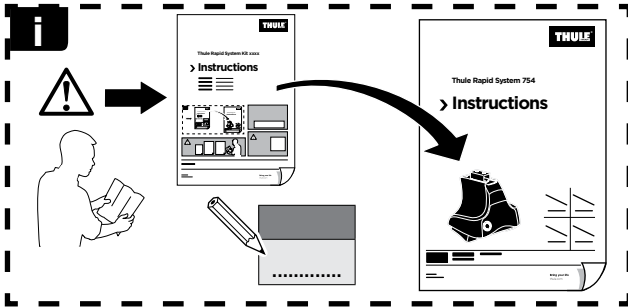

Thule Rapid System Kit 1686

> Instructions

AUDI A1, 5-dr Hatchback, 12-

ISO 11154-E

141686

C.20120419
519-1686-01

Bring your life
thule.com

204 x1

206 x1

328 x2

1123 x4

x1

x1

1

	X (scale)	X (mm)	X (inch)
AUDI A1, 5-dr Hatchback, 12-	33	981	38 ⁵ / ₈

	Y (scale)	Y (mm)	Y (inch)
AUDI A1, 5-dr Hatchback, 12-	30,5	956	37 ⁵ / ₈