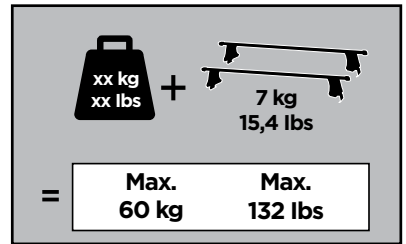

Thule Rapid System Kit 1686

> Instructions

AUDI A1, 5-dr Hatchback, 12-

ISO 11154-E

141686

C.20120419
519-1686-01

Bring your life
thule.com