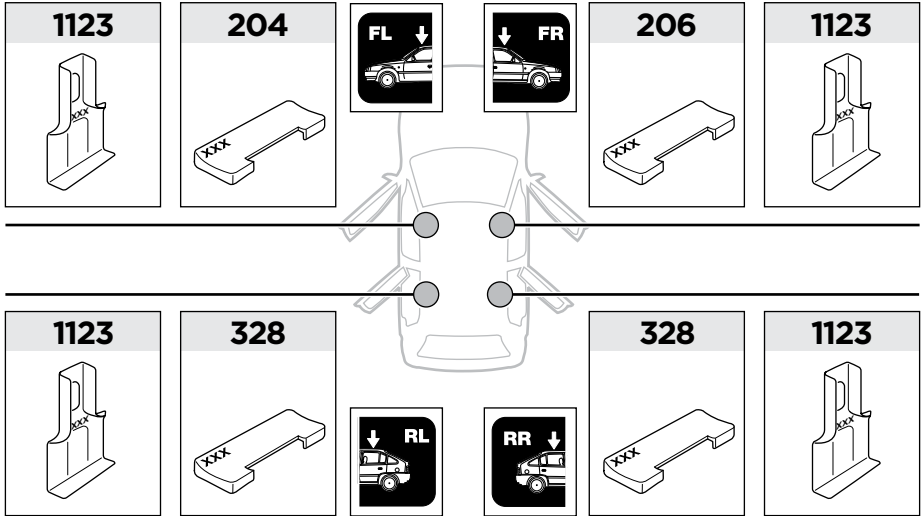

206 x1

328 x2

1123 x4

x1

x1

1

	X (scale)	X (mm)	X (inch)
AUDI A1, 5-dr Hatchback, 12-	33	981	38 ⁵ / ₈

	Y (scale)	Y (mm)	Y (inch)
AUDI A1, 5-dr Hatchback, 12-	30,5	956	37 ⁵ / ₈

2

AUDI A1, 5-dr Hatchback, 12-

3

	W (mm)	Z (mm)	W (inch)	Z (inch)
AUDI A1, 5-dr Hatchback, 12-	210	695	8 1/4	27 3/8