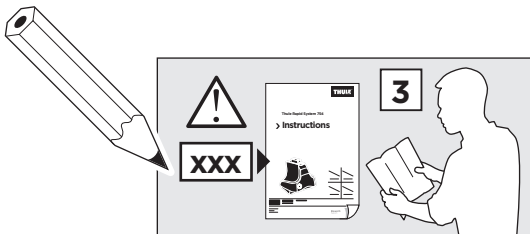

2

VOLKSWAGEN Jetta, 4-dr Sedan (MK5), 05-10

VOLKSWAGEN GLI, 4-dr Sedan (MK5), *08-10