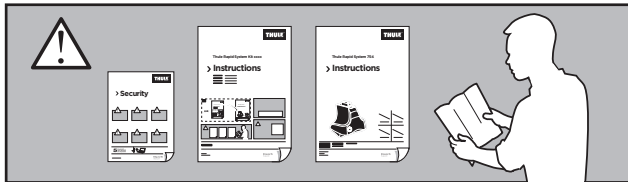

Thule Rapid System Kit 1597

> Instructions

VOLKSWAGEN Jetta, 4-dr Sedan (MK5), 05-10

VOLKSWAGEN GLI, 4-dr Sedan (MK5), *08-10

*North America

ISO 11154-E

137 x2

163 x1