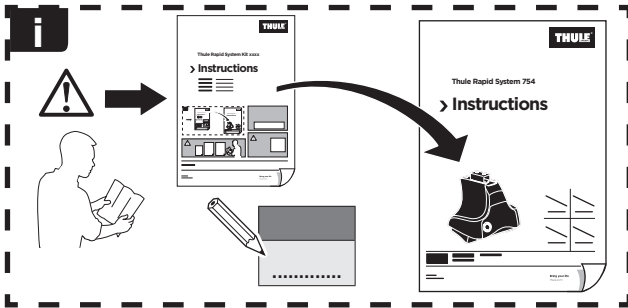

Thule Rapid System Kit 1597

> Instructions

VOLKSWAGEN Jetta, 4-dr Sedan (MK5), 05-10

VOLKSWAGEN GLI, 4-dr Sedan (MK5), *08-10

*North America

ISO 11154-E

137 x2

163 x1