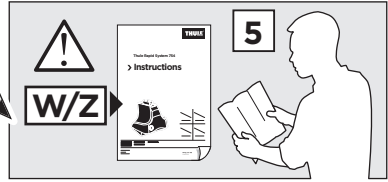

3

	W (mm)	Z (mm)	W (inch)	Z (inch)
SUBARU Exiga, 5-dr MPV, 08-15	445	700	17 1/2	27 1/2