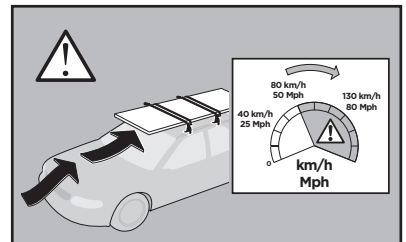

Thule Rapid System Kit 1545

> Instructions

SUBARU Exiga, 5-dr MPV, 08-15

ISO 11154-E

141545
C.20150212
519-1545-02

Bring your life
thule.com