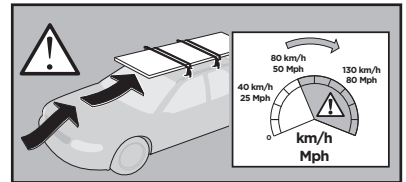

Thule Rapid System Kit 1501

> Instructions

VOLKSWAGEN Passat CC, 4-dr Coupé, 08-11

VOLKSWAGEN Passat CC, 4-dr Coupé, *09-11

VOLKSWAGEN CC, 4-dr Coupé, 12-

*North America

ISO 11154-E

141501

C.20140814
519-1501-05

Bring your life
thule.com