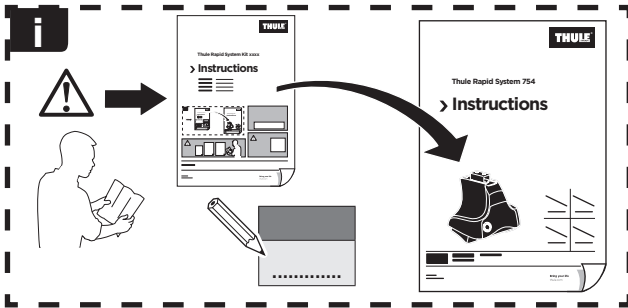

Thule Rapid System Kit 1501

> Instructions

VOLKSWAGEN Passat CC, 4-dr Coupé, 08-11

VOLKSWAGEN Passat CC, 4-dr Coupé, *09-11

VOLKSWAGEN CC, 4-dr Coupé, 12-

*North America

ISO 11154-E

141501