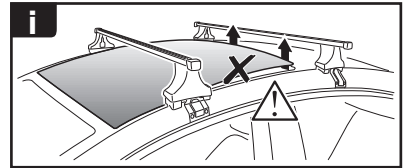

Thule Rapid System Kit 1501

> Instructions

VOLKSWAGEN Passat CC, 4-dr Coupé, 08-11

VOLKSWAGEN Passat CC, 4-dr Coupé, *09-11

VOLKSWAGEN CC, 4-dr Coupé, 12-

*North America

ISO 11154-E

141501

C.20140814
519-1501-05

Bring your life
thule.com