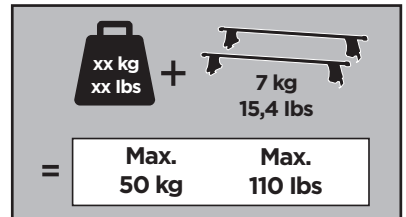

Thule Rapid System Kit 1501

> Instructions

VOLKSWAGEN Passat CC, 4-dr Coupé, 08-11

VOLKSWAGEN Passat CC, 4-dr Coupé, *09-11

VOLKSWAGEN CC, 4-dr Coupé, 12-

*North America

ISO 11154-E

141501

C.20140814
519-1501-05

Bring your life
thule.com