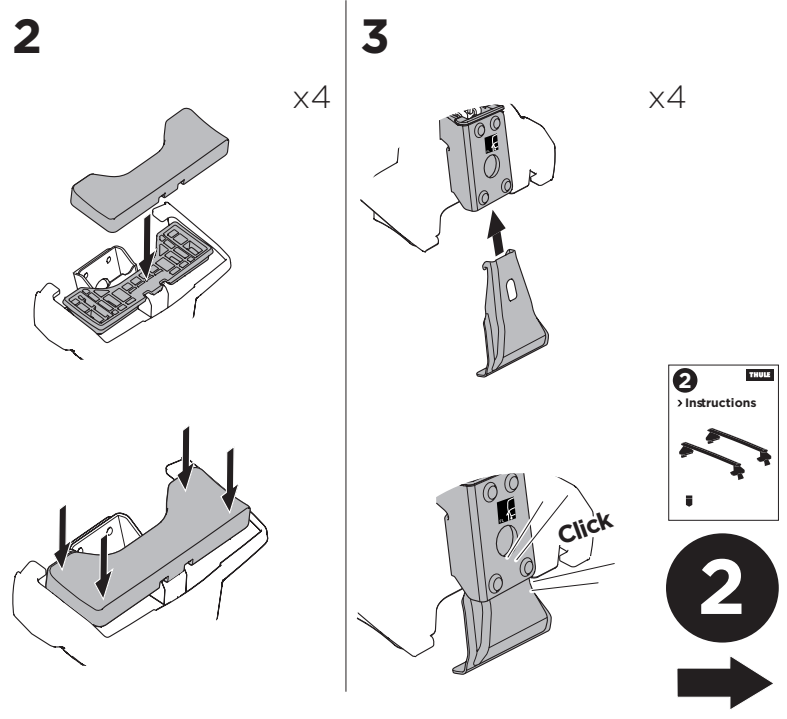

1

Kit 145169

NISSAN Micra (K13), 5-dr Hatchback, 10-16
 NISSAN March (K13), 5-dr Hatchback, 10-16

ISO 11154-E

THULE WingBar Evo	THULE WingBar Edge	THULE WingBar	THULE SquareBar Evo	Evo X (scale)	Edge X (scale)
NISSAN Micra (K13), 5-dr Hatchback, 10-16				23	0
NISSAN March (K13), 5-dr Hatchback, 10-16				23	0

THULE ProBar Evo	THULE SlideBar Evo	X (mm/inch)
NISSAN Micra (K13), 5-dr Hatchback, 10-16		881 mm / 34 5/8"
NISSAN March (K13), 5-dr Hatchback, 10-16		881 mm / 34 5/8"

THULE WingBar Evo	THULE WingBar Edge	THULE WingBar	THULE SquareBar Evo	Evo Y (scale)	Edge Y (scale)
NISSAN Micra (K13), 5-dr Hatchback, 10-16				20	C
NISSAN March (K13), 5-dr Hatchback, 10-16				20	C

THULE ProBar Evo	THULE SlideBar Evo	Y (mm/inch)
NISSAN Micra (K13), 5-dr Hatchback, 10-16		851 mm / 33 1/2"
NISSAN March (K13), 5-dr Hatchback, 10-16		851 mm / 33 1/2"

	W (mm/inch)	Z (mm/inch)
NISSAN Micra (K13), 5-dr Hatchback, 10-16	650 mm / 25 5/8"	295 mm / 11 5/8"
NISSAN March (K13), 5-dr Hatchback, 10-16	650 mm / 25 5/8"	295 mm / 11 5/8"