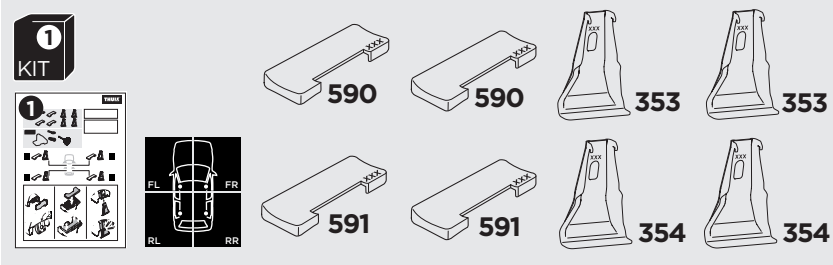

1

Kit 145169

NISSAN Micra (K13), 5-dr Hatchback, 10-16
 NISSAN March (K13), 5-dr Hatchback, 10-16

ISO 11154-E

THULE WingBar Evo	THULE WingBar Edge	THULE WingBar	THULE SquareBar Evo	Evo X (scale)	Edge X (scale)
NISSAN Micra (K13), 5-dr Hatchback, 10-16				23	0
NISSAN March (K13), 5-dr Hatchback, 10-16				23	0

THULE ProBar Evo	THULE SlideBar Evo	X (mm/inch)
NISSAN Micra (K13), 5-dr Hatchback, 10-16		881 mm / 34 5/8"
NISSAN March (K13), 5-dr Hatchback, 10-16		881 mm / 34 5/8"

THULE WingBar Evo	THULE WingBar Edge	THULE WingBar	THULE SquareBar Evo	Evo Y (scale)	Edge Y (scale)
NISSAN Micra (K13), 5-dr Hatchback, 10-16				20	C
NISSAN March (K13), 5-dr Hatchback, 10-16				20	C

THULE ProBar Evo	THULE SlideBar Evo	Y (mm/inch)
NISSAN Micra (K13), 5-dr Hatchback, 10-16		851 mm / 33 1/2"
NISSAN March (K13), 5-dr Hatchback, 10-16		851 mm / 33 1/2"

	W (mm/inch)	Z (mm/inch)
NISSAN Micra (K13), 5-dr Hatchback, 10-16	650 mm / 25 5/8"	295 mm / 11 5/8"
NISSAN March (K13), 5-dr Hatchback, 10-16	650 mm / 25 5/8"	295 mm / 11 5/8"