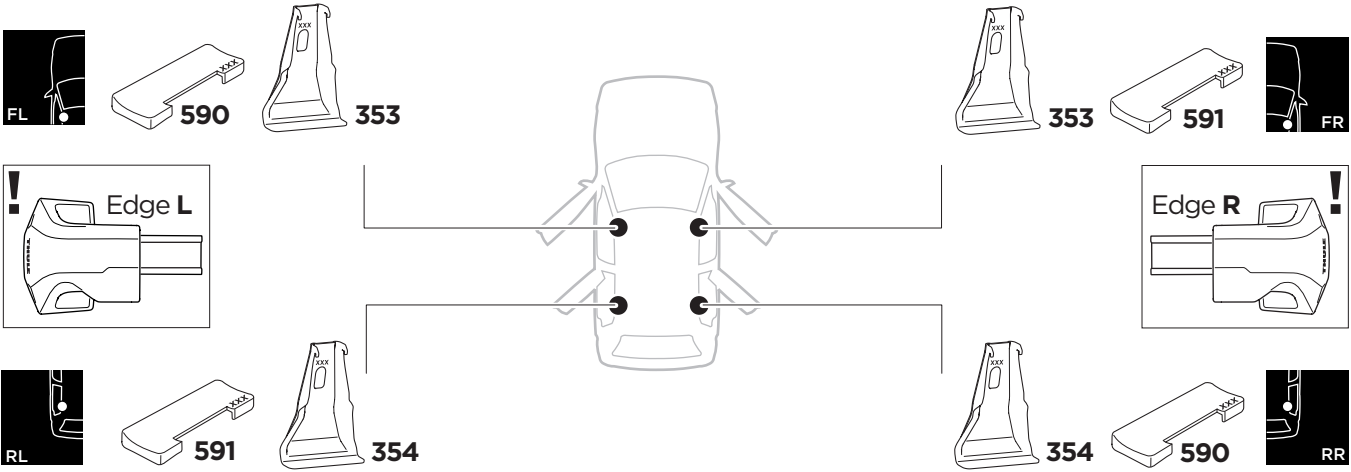

1

Kit 145169

NISSAN Micra (K13), 5-dr Hatchback, 10-16
 NISSAN March (K13), 5-dr Hatchback, 10-16

ISO 11154-E

THULE WingBar Evo	THULE WingBar Edge	THULE WingBar	THULE SquareBar Evo	Evo X (scale)	Edge X (scale)
NISSAN Micra (K13), 5-dr Hatchback, 10-16				23	0
NISSAN March (K13), 5-dr Hatchback, 10-16				23	0

THULE ProBar Evo	THULE SlideBar Evo	X (mm/inch)
NISSAN Micra (K13), 5-dr Hatchback, 10-16		881 mm / 34 5/8"
NISSAN March (K13), 5-dr Hatchback, 10-16		881 mm / 34 5/8"

THULE WingBar Evo	THULE WingBar Edge	THULE WingBar	THULE SquareBar Evo	Evo Y (scale)	Edge Y (scale)
NISSAN Micra (K13), 5-dr Hatchback, 10-16				20	C
NISSAN March (K13), 5-dr Hatchback, 10-16				20	C

THULE ProBar Evo	THULE SlideBar Evo	Y (mm/inch)
NISSAN Micra (K13), 5-dr Hatchback, 10-16		851 mm / 33 1/2"
NISSAN March (K13), 5-dr Hatchback, 10-16		851 mm / 33 1/2"

	W (mm/inch)	Z (mm/inch)
NISSAN Micra (K13), 5-dr Hatchback, 10-16	650 mm / 25 5/8"	295 mm / 11 5/8"
NISSAN March (K13), 5-dr Hatchback, 10-16	650 mm / 25 5/8"	295 mm / 11 5/8"