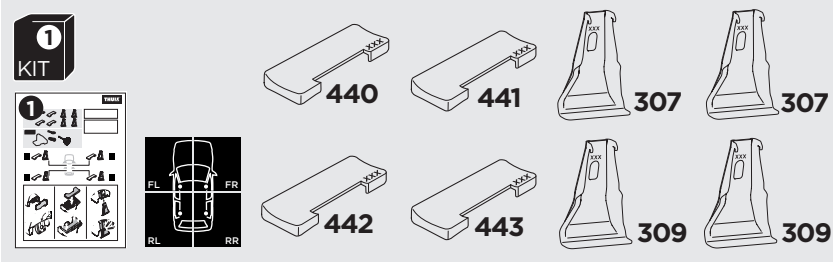

1

Kit 145146

HOLDEN Astra, 5-dr Hatchback, 16-

OPEL Astra, 5-dr Hatchback, 16-

VAUXHALL Astra, 5-dr Hatchback, 16-

ISO 11154-E

 THULE WingBar Evo  THULE WingBar Edge  THULE WingBar  THULE SquareBar Evo	Evo X (scale)	Edge X (scale)
HOLDEN Astra , 5-dr Hatchback, 16-	39	A
OPEL Astra , 5-dr Hatchback, 16-	39	A
VAUXHALL Astra , 5-dr Hatchback, 16-	39	A

 THULE ProBar Evo  THULE SlideBar Evo	X (mm/inch)
HOLDEN Astra , 5-dr Hatchback, 16-	1041 mm / 41"
OPEL Astra , 5-dr Hatchback, 16-	1041 mm / 41"
VAUXHALL Astra , 5-dr Hatchback, 16-	1041 mm / 41"

 THULE WingBar Evo  THULE WingBar Edge  THULE WingBar  THULE SquareBar Evo	Evo Y (scale)	Edge Y (scale)
HOLDEN Astra , 5-dr Hatchback, 16-	34.5	J
OPEL Astra , 5-dr Hatchback, 16-	34.5	J
VAUXHALL Astra , 5-dr Hatchback, 16-	34.5	J

 THULE ProBar Evo  THULE SlideBar Evo	Y (mm/inch)
HOLDEN Astra , 5-dr Hatchback, 16-	996 mm / 39 1/4"
OPEL Astra , 5-dr Hatchback, 16-	996 mm / 39 1/4"
VAUXHALL Astra , 5-dr Hatchback, 16-	996 mm / 39 1/4"

	W (mm/inch)	Z (mm/inch)
HOLDEN Astra , 5-dr Hatchback, 16-	725 mm / 28 1/2"	225 mm / 8 7/8"
OPEL Astra , 5-dr Hatchback, 16-	725 mm / 28 1/2"	225 mm / 8 7/8"
VAUXHALL Astra , 5-dr Hatchback, 16-	725 mm / 28 1/2"	225 mm / 8 7/8"