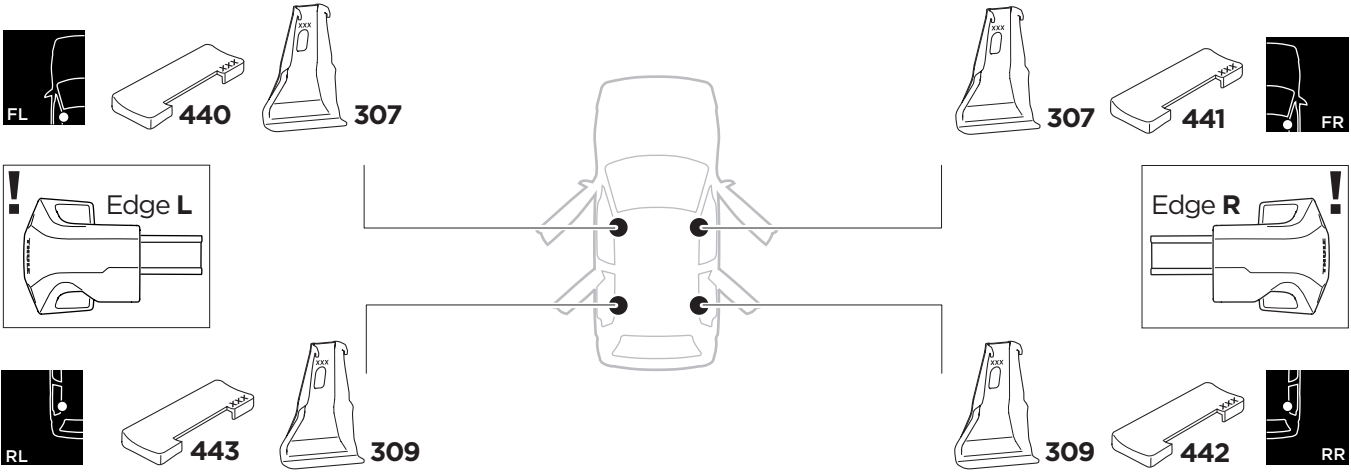

1

Kit 145146

HOLDEN Astra, 5-dr Hatchback, 16-

OPEL Astra, 5-dr Hatchback, 16-

VAUXHALL Astra, 5-dr Hatchback, 16-

ISO 11154-E

 THULE WingBar Evo  THULE WingBar Edge  THULE WingBar  THULE SquareBar Evo	Evo X (scale)	Edge X (scale)
HOLDEN Astra , 5-dr Hatchback, 16-	39	A
OPEL Astra , 5-dr Hatchback, 16-	39	A
VAUXHALL Astra , 5-dr Hatchback, 16-	39	A

 THULE ProBar Evo  THULE SlideBar Evo	X (mm/inch)
HOLDEN Astra , 5-dr Hatchback, 16-	1041 mm / 41"
OPEL Astra , 5-dr Hatchback, 16-	1041 mm / 41"
VAUXHALL Astra , 5-dr Hatchback, 16-	1041 mm / 41"

 THULE WingBar Evo  THULE WingBar Edge  THULE WingBar  THULE SquareBar Evo	Evo Y (scale)	Edge Y (scale)
HOLDEN Astra , 5-dr Hatchback, 16-	34.5	J
OPEL Astra , 5-dr Hatchback, 16-	34.5	J
VAUXHALL Astra , 5-dr Hatchback, 16-	34.5	J

 THULE ProBar Evo  THULE SlideBar Evo	Y (mm/inch)
HOLDEN Astra , 5-dr Hatchback, 16-	996 mm / 39 1/4"
OPEL Astra , 5-dr Hatchback, 16-	996 mm / 39 1/4"
VAUXHALL Astra , 5-dr Hatchback, 16-	996 mm / 39 1/4"

	W (mm/inch)	Z (mm/inch)
HOLDEN Astra , 5-dr Hatchback, 16-	725 mm / 28 1/2"	225 mm / 8 7/8"
OPEL Astra , 5-dr Hatchback, 16-	725 mm / 28 1/2"	225 mm / 8 7/8"
VAUXHALL Astra , 5-dr Hatchback, 16-	725 mm / 28 1/2"	225 mm / 8 7/8"