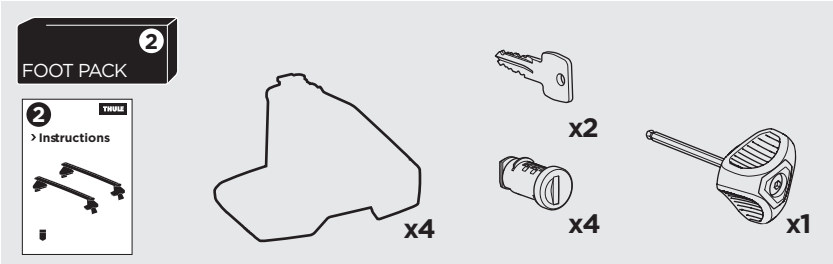

1

Kit 145146

HOLDEN Astra, 5-dr Hatchback, 16-

OPEL Astra, 5-dr Hatchback, 16-

VAUXHALL Astra, 5-dr Hatchback, 16-

ISO 11154-E

 THULE WingBar Evo  THULE WingBar Edge  THULE WingBar  THULE SquareBar Evo	Evo X (scale)	Edge X (scale)
HOLDEN Astra , 5-dr Hatchback, 16-	39	A
OPEL Astra , 5-dr Hatchback, 16-	39	A
VAUXHALL Astra , 5-dr Hatchback, 16-	39	A

 THULE ProBar Evo  THULE SlideBar Evo	X (mm/inch)
HOLDEN Astra , 5-dr Hatchback, 16-	1041 mm / 41"
OPEL Astra , 5-dr Hatchback, 16-	1041 mm / 41"
VAUXHALL Astra , 5-dr Hatchback, 16-	1041 mm / 41"

 THULE WingBar Evo  THULE WingBar Edge  THULE WingBar  THULE SquareBar Evo	Evo Y (scale)	Edge Y (scale)
HOLDEN Astra , 5-dr Hatchback, 16-	34.5	J
OPEL Astra , 5-dr Hatchback, 16-	34.5	J
VAUXHALL Astra , 5-dr Hatchback, 16-	34.5	J