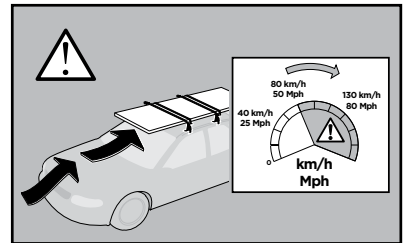

Thule Rapid System Kit 1385

> Instructions

TOYOTA Rav 4 (Mk.III.), 5-dr SUV, 05-09, 10-
TOYOTA Vanguard, 5-dr SUV, 07-

ISO 11154-E

07 x2

15 x2

781 x2

782 x2

x1

x1

1

	X (scale)	X (mm)	X (inch)
TOYOTA Rav 4 (Mk.III.), 5-dr SUV, 05-09, 10-	40	1051	41 ³/₈
TOYOTA Vanguard, 5-dr SUV, 07-	40	1051	41 ³/₈