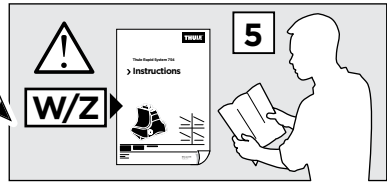

3

	W (mm)	Z (mm)	W (inch)	Z (inch)
TOYOTA Rav 4 (Mk.III.), 5-dr SUV, 05-09, 10-	470	710	18 1/2	28
TOYOTA Vanguard, 5-dr SUV, 07-	470	710	18 1/2	28