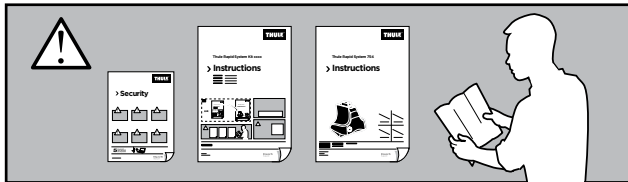

Thule Rapid System Kit 1385

> Instructions

TOYOTA Rav 4 (Mk.III.), 5-dr SUV, 05-09, 10-
TOYOTA Vanguard, 5-dr SUV, 07-

ISO 11154-E

07 x2

15 x2

781 x2

782 x2