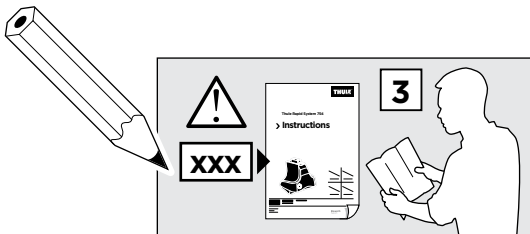

2

TOYOTA Rav 4 (Mk.III.), 5-dr SUV, 05-09, 10-
TOYOTA Vanguard, 5-dr SUV, 07-