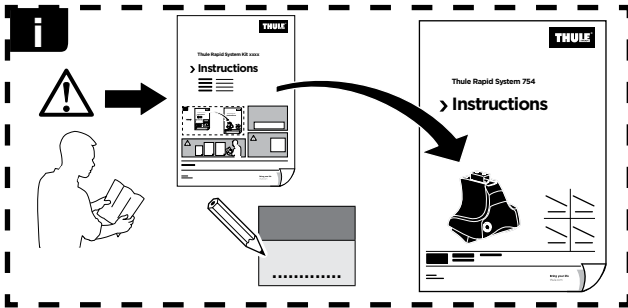

Thule Rapid System Kit 1385

> Instructions

TOYOTA Rav 4 (Mk.III.), 5-dr SUV, 05-09, 10-
TOYOTA Vanguard, 5-dr SUV, 07-

ISO 11154-E

07 x2

15 x2

781 x2

782 x2

x1

x1

1

	X (scale)	X (mm)	X (inch)
TOYOTA Rav 4 (Mk.III.), 5-dr SUV, 05-09, 10-	40	1051	41 ³/₈
TOYOTA Vanguard, 5-dr SUV, 07-	40	1051	41 ³/₈