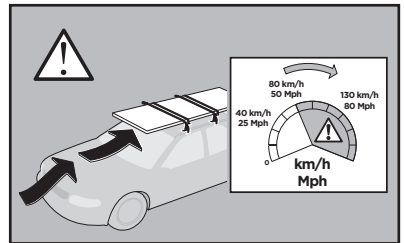

# > Instructions

HONDA City, 4-dr Sedan, 03-08

HONDA Fit Aria, 4-dr Sedan, 03-08

ISO 11154-E

141327

C.2013.0117  
519-1327-01

Bring your life

thule.com