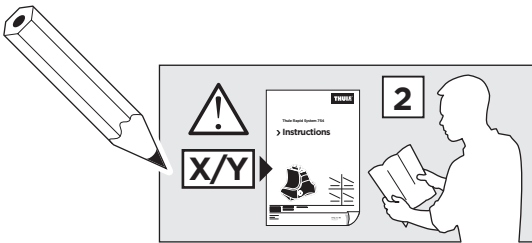

Y (scale)	Y (mm)	Y (inch)
HONDA City, 4-dr Sedan, 03-08	33	981	38 5/8
HONDA Fit Aria, 4-dr Sedan, 03-08	33	981	38 5/8