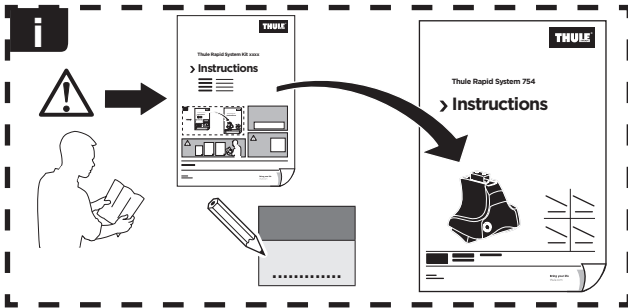

# > Instructions

HONDA City, 4-dr Sedan, 03-08

HONDA Fit Aria, 4-dr Sedan, 03-08

ISO 11154-E

141327

C.2013.0117  
519-1327-01

Bring your life

thule.com