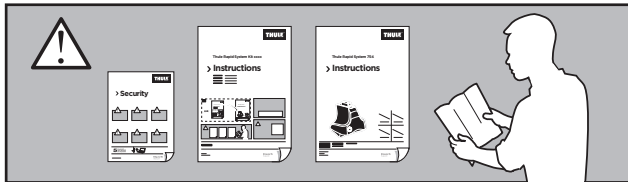

# > Instructions

HONDA City, 4-dr Sedan, 03-08

HONDA Fit Aria, 4-dr Sedan, 03-08

ISO 11154-E

141327

C.2013.0117  
519-1327-01

Bring your life

thule.com