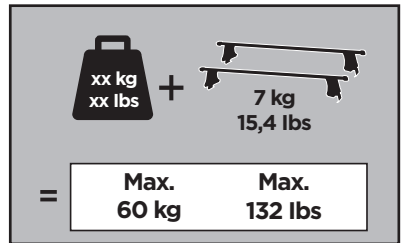

Thule Rapid System Kit 1327

> Instructions

HONDA City, 4-dr Sedan, 03-08

HONDA Fit Aria, 4-dr Sedan, 03-08

ISO 11154-E

141327

C.2013.0117
519-1327-01

Bring your life

thule.com