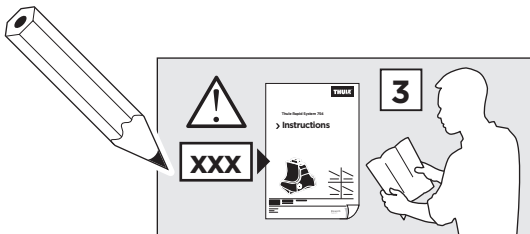

2

HONDA City, 4-dr Sedan, 03-08

HONDA Fit Aria, 4-dr Sedan, 03-08