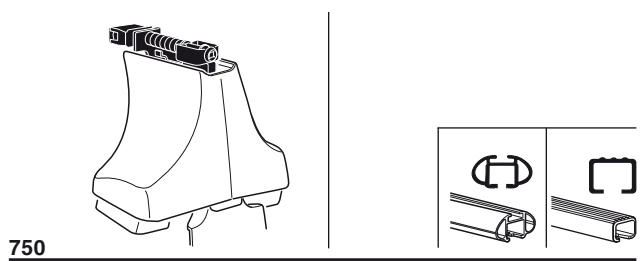

Kit 1265

FIAT Stilo, 5-dr Hatchback, 02-

**Max.
75kg**
**Max.
165 lbs**

Kit XXXX
 instructions

x1

x4

x4

x4
 x4