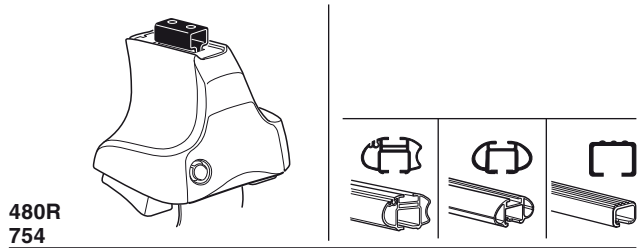

Kit 1265

FIAT Stilo, 5-dr Hatchback, 02-

**Max.
75kg**
**Max.
165 lbs**

Kit XXXX
 instructions

x1

x4

x4

x4
 x4