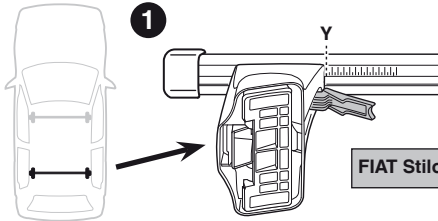

x4

750

x2 x2 x2 x4	x2	x2 x2 x4 x4	x2 x2	x2

237 x4

29 x2

30 x2

x1

Kit

FIAT Stilo, 5-dr Hatchback, 02-	X
	43

FIAT Stilo, 5-dr Hatchback, 02-	Y
	38,5

FIAT Stilo, 5-dr Hatchback, 02-	X inch	X mm
	42 1/2"	1081 mm

FIAT Stilo, 5-dr Hatchback, 02-	Y inch	Y mm
	40 3/4"	1036 mm

4

FIAT Stilo, 5-dr Hatchback, 02-