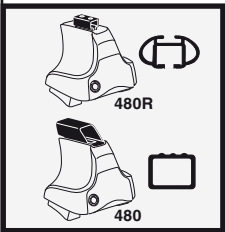

x4

750

x2 x2 x2 x4	x2	x2 x2 x4 x4	x2 x2	x2

237 x4

29 x2

30 x2

x1

Kit

FIAT Stilo, 5-dr Hatchback, 02-	X
	43

FIAT Stilo, 5-dr Hatchback, 02-	Y
	38,5

FIAT Stilo, 5-dr Hatchback, 02-	X inch	X mm
	42 1/2"	1081 mm

FIAT Stilo, 5-dr Hatchback, 02-	Y inch	Y mm
	40 3/4"	1036 mm

4

FIAT Stilo, 5-dr Hatchback, 02-