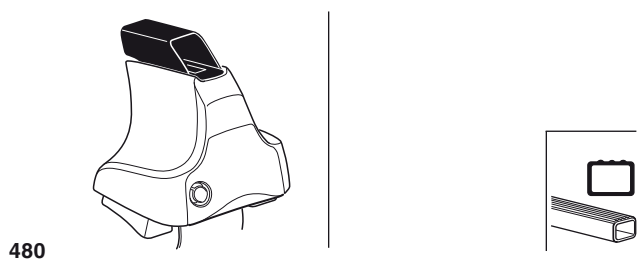

Kit 1265

FIAT Stilo, 5-dr Hatchback, 02-

**Max.
75kg**
**Max.
165 lbs**

Kit XXXX
 instructions

x1

x4

x4

x4
 x4