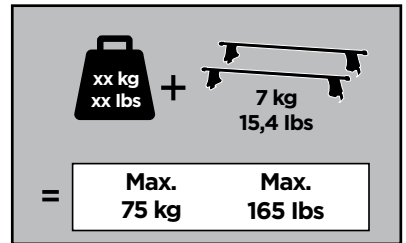

Thule Rapid System Kit 1206

> Instructions

BMW X5, 5-dr Estate, 00-07*

*Without roof rails

ISO 11154-E

141206

C.20121018
519-1206-01

Bring your life

thule.com

22 x4

222 x4

x1

x1

1

	X (scale)	X (mm)	X (inch)
BMW X5 , 5-dr Estate, 00-07	39,5	1046	41 1/8

	Y (scale)	Y (mm)	Y (inch)
BMW X5 , 5-dr Estate, 00-07	38	1031	40 5/8