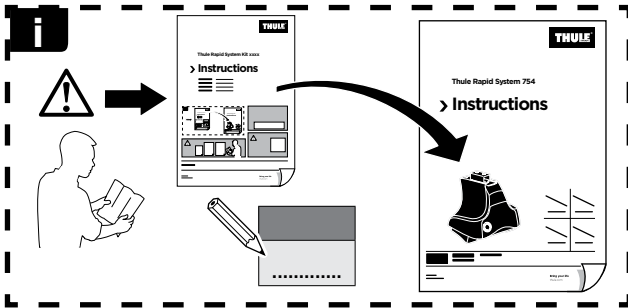

Thule Rapid System Kit 1206

> Instructions

BMW X5, 5-dr Estate, 00-07*

*Without roof rails

ISO 11154-E

141206

C.20121018
519-1206-01

Bring your life

thule.com