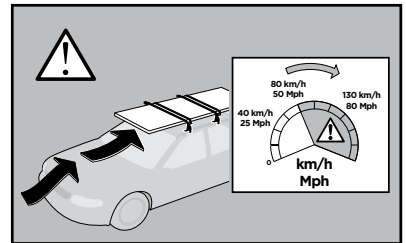

Thule Rapid System Kit 1206

> Instructions

BMW X5, 5-dr Estate, 00-07*

*Without roof rails

ISO 11154-E

141206

C.20121018
519-1206-01

Bring your life

thule.com