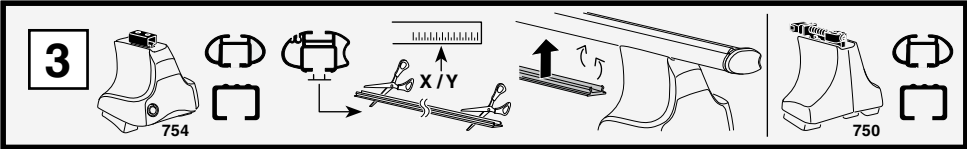

*North America

480R
754

480

750

THULE[®]
SWEDEN

ISO 11154-E

Kit

	X
KIA Sephia II, 5-dr Hatchback, 98-01	26
KIA Sephia II, 4-dr Sedan, 98-01	26,5
KIA Sephia, 4-dr Sedan, *98-01	26,5
KIA Shuma, 5-dr Hatchback, 98-04	26
KIA Shuma, 4-dr Sedan, 98-04	26,5
KIA Spectra, 4-dr Sedan, 01-04 / *00-04	26,5

	X inch	X mm
KIA Sephia II, 5-dr Hatchback, 98-01	35 ⁷ / ₈ "	911 mm
KIA Sephia II, 4-dr Sedan, 98-01	36"	916 mm
KIA Sephia, 4-dr Sedan, *98-01	36"	916 mm
KIA Shuma, 5-dr Hatchback, 98-04	35 ⁷ / ₈ "	911 mm
KIA Shuma, 4-dr Sedan, 98-04	36"	916 mm
KIA Spectra, 4-dr Sedan, 01-04 / *00-04	36"	916 mm