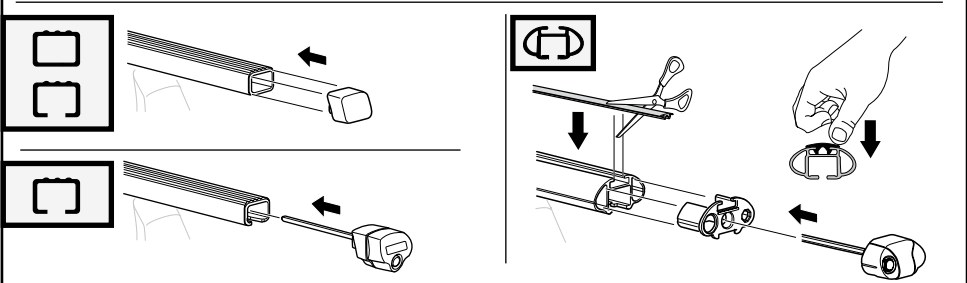

*North America

480R
754

480

750

THULE[®]
SWEDEN

ISO 11154-E

Kit

	X
KIA Sephia II, 5-dr Hatchback, 98-01	26
KIA Sephia II, 4-dr Sedan, 98-01	26,5
KIA Sephia, 4-dr Sedan, *98-01	26,5
KIA Shuma, 5-dr Hatchback, 98-04	26
KIA Shuma, 4-dr Sedan, 98-04	26,5
KIA Spectra, 4-dr Sedan, 01-04 / *00-04	26,5