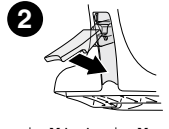

	X inch	X mm
KIA Sephia II, 5-dr Hatchback, 98-01	35 ⁷ / ₈ "	911 mm
KIA Sephia II, 4-dr Sedan, 98-01	36"	916 mm
KIA Sephia, 4-dr Sedan, *98-01	36"	916 mm
KIA Shuma, 5-dr Hatchback, 98-04	35 ⁷ / ₈ "	911 mm
KIA Shuma, 4-dr Sedan, 98-04	36"	916 mm
KIA Spectra, 4-dr Sedan, 01-04 / *00-04	36"	916 mm