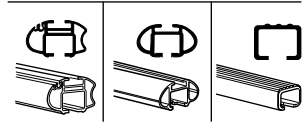

Kit 1190

KIA Sephia II, 5-dr Hatchback, 98-01

KIA Sephia II, 4-dr Sedan, 98-01

KIA Sephia, 4-dr Sedan, *98-01

KIA Shuma, 5-dr Hatchback, 98-04

KIA Shuma, 4-dr Sedan, 98-04

KIA Spectra, 4-dr Sedan, 01-04 / *00-04

*North America

480R
754