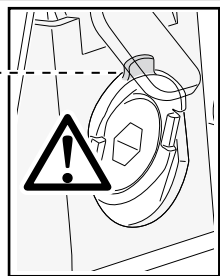

4

KIA Sephia II, 5-dr Hatchback, 98-01

KIA Sephia II, 4-dr Sedan, 98-01

KIA Sephia, 4-dr Sedan, *98-01

KIA Shuma, 5-dr Hatchback, 98-04

KIA Shuma, 4-dr Sedan, 98-04

KIA Spectra, 4-dr Sedan, 01-04 / *00-04