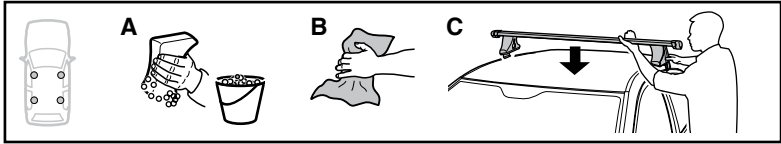

	X mm	Y mm	X inch	Y inch
KIA Sephia II, 5-dr Hatchback, 98-01	220 mm	650 mm	8 5/8"	25 5/8"
KIA Sephia II, 4-dr Sedan, 98-01	220 mm	650 mm	8 5/8"	25 5/8"
KIA Sephia, 4-dr Sedan, *98-01	220 mm	650 mm	8 5/8"	25 5/8"
KIA Shuma, 5-dr Hatchback, 98-04	220 mm	650 mm	8 5/8"	25 5/8"
KIA Shuma, 4-dr Sedan, 98-04	220 mm	650 mm	8 5/8"	25 5/8"
KIA Spectra, 4-dr Sedan, 01-04 / *00-04	220 mm	650 mm	8 5/8"	25 5/8"