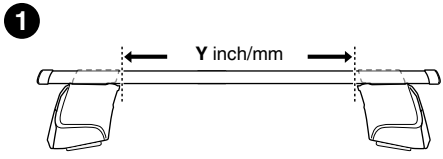

*North America

480R
754

480

750

THULE[®]
SWEDEN

ISO 11154-E

Kit

	X
KIA Sephia II, 5-dr Hatchback, 98-01	26
KIA Sephia II, 4-dr Sedan, 98-01	26,5
KIA Sephia, 4-dr Sedan, *98-01	26,5
KIA Shuma, 5-dr Hatchback, 98-04	26
KIA Shuma, 4-dr Sedan, 98-04	26,5
KIA Spectra, 4-dr Sedan, 01-04 / *00-04	26,5

	X inch	X mm
KIA Sephia II, 5-dr Hatchback, 98-01	35 ⁷ / ₈ "	911 mm
KIA Sephia II, 4-dr Sedan, 98-01	36"	916 mm
KIA Sephia, 4-dr Sedan, *98-01	36"	916 mm
KIA Shuma, 5-dr Hatchback, 98-04	35 ⁷ / ₈ "	911 mm
KIA Shuma, 4-dr Sedan, 98-04	36"	916 mm
KIA Spectra, 4-dr Sedan, 01-04 / *00-04	36"	916 mm

	Y inch	Y mm
KIA Sephia II, 5-dr Hatchback, 98-01	35 ¹ / ₄ "	896 mm
KIA Sephia II, 4-dr Sedan, 98-01	35 ¹ / ₂ "	901 mm
KIA Sephia, 4-dr Sedan, *98-01	35 ¹ / ₂ "	901 mm
KIA Shuma, 5-dr Hatchback, 98-04	35 ¹ / ₄ "	896 mm
KIA Shuma, 4-dr Sedan, 98-04	35 ¹ / ₂ "	901 mm
KIA Spectra, 4-dr Sedan, 01-04 / *00-04	35 ¹ / ₂ "	901 mm