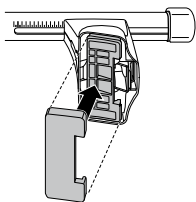

4

KIA Sephia II, 5-dr Hatchback, 98-01

KIA Sephia II, 4-dr Sedan, 98-01

KIA Sephia, 4-dr Sedan, *98-01

KIA Shuma, 5-dr Hatchback, 98-04

KIA Shuma, 4-dr Sedan, 98-04

KIA Spectra, 4-dr Sedan, 01-04 / *00-04