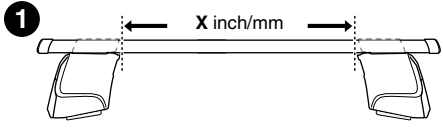

*North America

480R
754

480

750

THULE[®]
SWEDEN

ISO 11154-E

Kit

	X
KIA Sephia II, 5-dr Hatchback, 98-01	26
KIA Sephia II, 4-dr Sedan, 98-01	26,5
KIA Sephia, 4-dr Sedan, *98-01	26,5
KIA Shuma, 5-dr Hatchback, 98-04	26
KIA Shuma, 4-dr Sedan, 98-04	26,5
KIA Spectra, 4-dr Sedan, 01-04 / *00-04	26,5

	Y
KIA Sephia II, 5-dr Hatchback, 98-01	24,5
KIA Sephia II, 4-dr Sedan, 98-01	25
KIA Sephia, 4-dr Sedan, *98-01	25
KIA Shuma, 5-dr Hatchback, 98-04	24,5
KIA Shuma, 4-dr Sedan, 98-04	25
KIA Spectra, 4-dr Sedan, 01-04 / *00-04	25

	X inch	X mm
KIA Sephia II, 5-dr Hatchback, 98-01	35 ⁷ / ₈ "	911 mm
KIA Sephia II, 4-dr Sedan, 98-01	36"	916 mm
KIA Sephia, 4-dr Sedan, *98-01	36"	916 mm
KIA Shuma, 5-dr Hatchback, 98-04	35 ⁷ / ₈ "	911 mm
KIA Shuma, 4-dr Sedan, 98-04	36"	916 mm
KIA Spectra, 4-dr Sedan, 01-04 / *00-04	36"	916 mm

	Y inch	Y mm
KIA Sephia II, 5-dr Hatchback, 98-01	35 ¹ / ₄ "	896 mm
KIA Sephia II, 4-dr Sedan, 98-01	35 ¹ / ₂ "	901 mm
KIA Sephia, 4-dr Sedan, *98-01	35 ¹ / ₂ "	901 mm
KIA Shuma, 5-dr Hatchback, 98-04	35 ¹ / ₄ "	896 mm
KIA Shuma, 4-dr Sedan, 98-04	35 ¹ / ₂ "	901 mm
KIA Spectra, 4-dr Sedan, 01-04 / *00-04	35 ¹ / ₂ "	901 mm