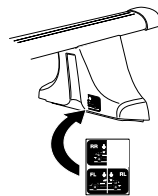

4

KIA Sephia II, 5-dr Hatchback, 98-01

KIA Sephia II, 4-dr Sedan, 98-01

KIA Sephia, 4-dr Sedan, *98-01

KIA Shuma, 5-dr Hatchback, 98-04

KIA Shuma, 4-dr Sedan, 98-04

KIA Spectra, 4-dr Sedan, 01-04 / *00-04