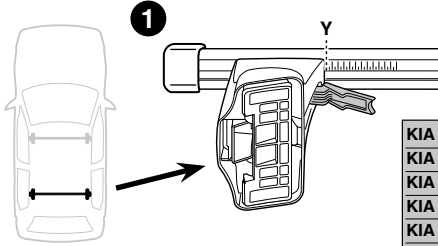

Y
KIA Sephia II, 5-dr Hatchback, 98-01	24,5
KIA Sephia II, 4-dr Sedan, 98-01	25
KIA Sephia, 4-dr Sedan, *98-01	25
KIA Shuma, 5-dr Hatchback, 98-04	24,5
KIA Shuma, 4-dr Sedan, 98-04	25
KIA Spectra, 4-dr Sedan, 01-04 / *00-04	25