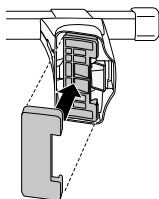

4

KIA Sephia II, 5-dr Hatchback, 98-01

KIA Sephia II, 4-dr Sedan, 98-01

KIA Sephia, 4-dr Sedan, *98-01

KIA Shuma, 5-dr Hatchback, 98-04

KIA Shuma, 4-dr Sedan, 98-04

KIA Spectra, 4-dr Sedan, 01-04 / *00-04