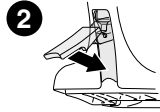

X
KIA Sephia II, 5-dr Hatchback, 98-01	26
KIA Sephia II, 4-dr Sedan, 98-01	26,5
KIA Sephia, 4-dr Sedan, *98-01	26,5
KIA Shuma, 5-dr Hatchback, 98-04	26
KIA Shuma, 4-dr Sedan, 98-04	26,5
KIA Spectra, 4-dr Sedan, 01-04 / *00-04	26,5