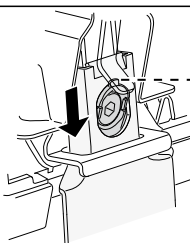

4

KIA Sephia II, 5-dr Hatchback, 98-01

KIA Sephia II, 4-dr Sedan, 98-01

KIA Sephia, 4-dr Sedan, *98-01

KIA Shuma, 5-dr Hatchback, 98-04

KIA Shuma, 4-dr Sedan, 98-04

KIA Spectra, 4-dr Sedan, 01-04 / *00-04