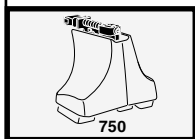

4

KIA Sephia II, 5-dr Hatchback, 98-01

KIA Sephia II, 4-dr Sedan, 98-01

KIA Sephia, 4-dr Sedan, *98-01

KIA Shuma, 5-dr Hatchback, 98-04

KIA Shuma, 4-dr Sedan, 98-04

KIA Spectra, 4-dr Sedan, 01-04 / *00-04