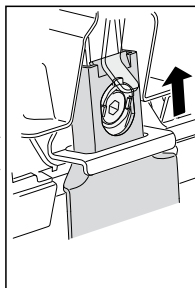

4

KIA Sephia II, 5-dr Hatchback, 98-01

KIA Sephia II, 4-dr Sedan, 98-01

KIA Sephia, 4-dr Sedan, *98-01

KIA Shuma, 5-dr Hatchback, 98-04

KIA Shuma, 4-dr Sedan, 98-04

KIA Spectra, 4-dr Sedan, 01-04 / *00-04