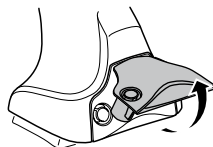

4

KIA Sephia II, 5-dr Hatchback, 98-01

KIA Sephia II, 4-dr Sedan, 98-01

KIA Sephia, 4-dr Sedan, *98-01

KIA Shuma, 5-dr Hatchback, 98-04

KIA Shuma, 4-dr Sedan, 98-04

KIA Spectra, 4-dr Sedan, 01-04 / *00-04