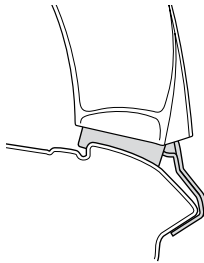

	Y inch	Y mm
KIA Sephia II, 5-dr Hatchback, 98-01	35 ¹ / ₄ "	896 mm
KIA Sephia II, 4-dr Sedan, 98-01	35 ¹ / ₂ "	901 mm
KIA Sephia, 4-dr Sedan, *98-01	35 ¹ / ₂ "	901 mm
KIA Shuma, 5-dr Hatchback, 98-04	35 ¹ / ₄ "	896 mm
KIA Shuma, 4-dr Sedan, 98-04	35 ¹ / ₂ "	901 mm
KIA Spectra, 4-dr Sedan, 01-04 / *00-04	35 ¹ / ₂ "	901 mm

	X mm	Y mm	X inch	Y inch
KIA Sephia II, 5-dr Hatchback, 98-01	220 mm	650 mm	8 5/8"	25 5/8"
KIA Sephia II, 4-dr Sedan, 98-01	220 mm	650 mm	8 5/8"	25 5/8"
KIA Sephia, 4-dr Sedan, *98-01	220 mm	650 mm	8 5/8"	25 5/8"
KIA Shuma, 5-dr Hatchback, 98-04	220 mm	650 mm	8 5/8"	25 5/8"
KIA Shuma, 4-dr Sedan, 98-04	220 mm	650 mm	8 5/8"	25 5/8"
KIA Spectra, 4-dr Sedan, 01-04 / *00-04	220 mm	650 mm	8 5/8"	25 5/8"