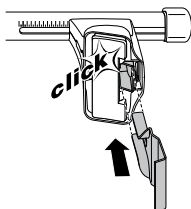

4

KIA Sephia II, 5-dr Hatchback, 98-01

KIA Sephia II, 4-dr Sedan, 98-01

KIA Sephia, 4-dr Sedan, *98-01

KIA Shuma, 5-dr Hatchback, 98-04

KIA Shuma, 4-dr Sedan, 98-04

KIA Spectra, 4-dr Sedan, 01-04 / *00-04