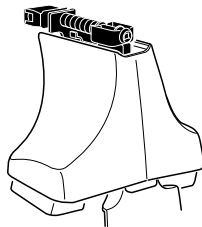

Kit 1190

KIA Sephia II, 5-dr Hatchback, 98-01

KIA Sephia II, 4-dr Sedan, 98-01

KIA Sephia, 4-dr Sedan, *98-01

KIA Shuma, 5-dr Hatchback, 98-04

KIA Shuma, 4-dr Sedan, 98-04

KIA Spectra, 4-dr Sedan, 01-04 / *00-04

*North America

480R
754

480

750

THULE®
SWEDEN

ISO 11154-E