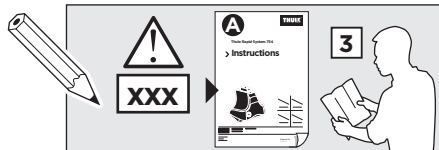

HYUNDAI Accent, 4-dr Sedan, 00-01, 02-05

HYUNDAI Verna, 4-dr Sedan, 00-01, 02-05

HYUNDAI Accent, 5-dr Hatchback, 00-02, 03-05

HYUNDAI Verna, 5-dr Hatchback, 00-01, 02-05