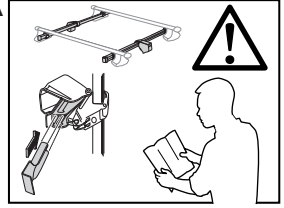

2

SRA

HYUNDAI Accent, 3-dr Hatchback, 00-02, 03-05

HYUNDAI Verna, 3-dr Hatchback, 00-01, 02-05

HYUNDAI Accent, 4-dr Sedan, 00-01, 02-05

HYUNDAI Verna, 4-dr Sedan, 00-01, 02-05

HYUNDAI Accent, 5-dr Hatchback, 00-02, 03-05

HYUNDAI Verna, 5-dr Hatchback, 00-01, 02-05