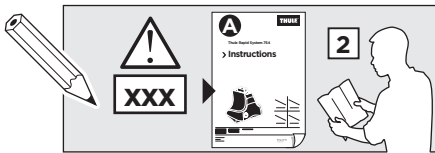

148 x4

19 x4

x1

x1

1

	X (scale)	X (mm)	X (inch)
HYUNDAI Accent, 3-dr Hatchback, 00-02, 03-05	29,5	946	37 1/4
HYUNDAI Accent, 4-dr Sedan, 00-01, 02-05	29,5	946	37 1/4
HYUNDAI Accent, 5-dr Hatchback, 00-02, 03-05	29,5	946	37 1/4
HYUNDAI Verna, 3-dr Hatchback, 00-01, 02-05	29,5	946	37 1/4
HYUNDAI Verna, 4-dr Sedan, 00-01, 02-05	29,5	946	37 1/4
HYUNDAI Verna, 5-dr Hatchback, 00-01, 02-05	29,5	946	37 1/4

	Y (scale)	Y (mm)	Y (inch)
HYUNDAI Accent, 3-dr Hatchback, 00-02, 03-05	29,5	946	37 1/4
HYUNDAI Accent, 4-dr Sedan, 00-01, 02-05	30	951	37 1/2
HYUNDAI Accent, 5-dr Hatchback, 00-02, 03-05	30	951	37 1/2
HYUNDAI Verna, 3-dr Hatchback, 00-01, 02-05	29,5	946	37 1/4
HYUNDAI Verna, 4-dr Sedan, 00-01, 02-05	30	951	37 1/2
HYUNDAI Verna, 5-dr Hatchback, 00-01, 02-05	30	951	37 1/2