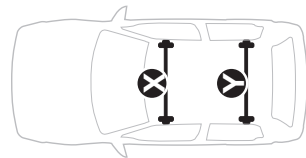

148 x4

19 x4

x1

x1

1

	X (scale)	X (mm)	X (inch)
HYUNDAI Accent, 3-dr Hatchback, 00-02, 03-05	29,5	946	37 1/4
HYUNDAI Accent, 4-dr Sedan, 00-01, 02-05	29,5	946	37 1/4
HYUNDAI Accent, 5-dr Hatchback, 00-02, 03-05	29,5	946	37 1/4
HYUNDAI Verna, 3-dr Hatchback, 00-01, 02-05	29,5	946	37 1/4
HYUNDAI Verna, 4-dr Sedan, 00-01, 02-05	29,5	946	37 1/4
HYUNDAI Verna, 5-dr Hatchback, 00-01, 02-05	29,5	946	37 1/4

	Y (scale)	Y (mm)	Y (inch)
HYUNDAI Accent, 3-dr Hatchback, 00-02, 03-05	29,5	946	37 1/4
HYUNDAI Accent, 4-dr Sedan, 00-01, 02-05	30	951	37 1/2
HYUNDAI Accent, 5-dr Hatchback, 00-02, 03-05	30	951	37 1/2
HYUNDAI Verna, 3-dr Hatchback, 00-01, 02-05	29,5	946	37 1/4
HYUNDAI Verna, 4-dr Sedan, 00-01, 02-05	30	951	37 1/2
HYUNDAI Verna, 5-dr Hatchback, 00-01, 02-05	30	951	37 1/2