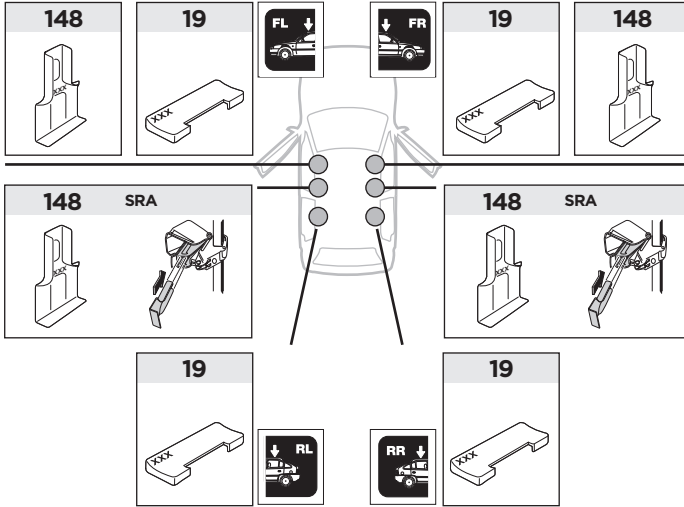

HYUNDAI Accent, 3-dr Hatchback, 00-02, 03-05

HYUNDAI Verna, 3-dr Hatchback, 00-01, 02-05