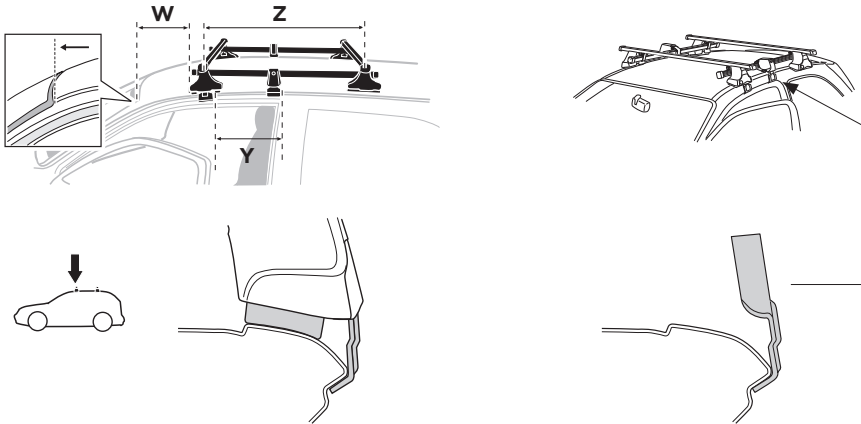

HYUNDAI Verna, 5-dr Hatchback, 00-01, 02-05

3

	W (mm)	Z (mm)	Y (mm)	W (inch)	Z (inch)	Y (inch)
HYUNDAI Accent , 3-dr Hatchback, 00-02, 03-05	230	700	400	9	27 1/2	15 3/4
HYUNDAI Verna , 3-dr Hatchback, 00-01, 02-05	230	700	400	9	27 1/2	15 3/4