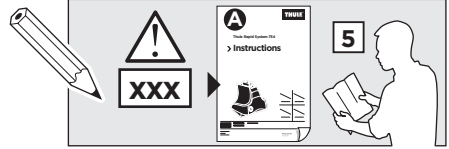

3

	W (mm)	Z (mm)	Y (mm)	W (inch)	Z (inch)	Y (inch)
HYUNDAI Accent, 3-dr Hatchback, 00-02, 03-05	230	700	400	9	27 1/2	15 3/4
HYUNDAI Verna, 3-dr Hatchback, 00-01, 02-05	230	700	400	9	27 1/2	15 3/4

	W (mm)	Z (mm)	W (inch)	Z (inch)
HYUNDAI Accent, 4-dr Sedan, 00-01, 02-05	230	670	9	26 3/8
HYUNDAI Accent, 5-dr Hatchback, 00-02, 03-05	230	670	9	26 3/8
HYUNDAI Verna, 4-dr Sedan, 00-01, 02-05	230	670	9	26 3/8
HYUNDAI Verna, 5-dr Hatchback, 00-01, 02-05	230	670	9	26 3/8