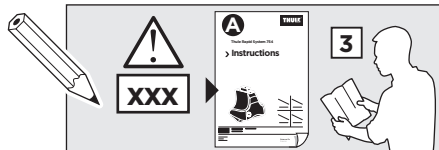

Thule Rapid System Kit 1088

> Instructions

TOYOTA RAV4, 3-dr SUV, 94-99 / *95-00

TOYOTA RAV4, 5-dr SUV, 94-99 / *96-00

*North America

The diagram is divided into four main sections:

- Top Left:** An information icon (i) and a warning triangle (⚠) are shown. An arrow points to a person reading a manual. Next to them are two manuals: Manual B (Thule Rapid System Kit 1088) and Manual A (Thule Rapid System 754). An arrow points from Manual B to Manual A, which shows a roof rack being installed on a car. A pencil and a notepad are also shown.
- Top Right:** A weight calculation diagram. It shows a bag labeled "xx kg / xx lbs" plus a roof rack labeled "7 kg / 15,4 lbs" and two screws labeled "3 kg / 6,6 lbs". Below this, an equals sign points to a box containing "Max. 75 kg" and "Max. 165 lbs".
- Bottom Left:** A warning triangle (⚠) is shown. Next to it are three manuals: Manual A (Thule Rapid System 754), Manual B (Thule Rapid System Kit 1088), and a weight table. A person is shown reading the manuals.
- Bottom Right:** A warning triangle (⚠) is shown. Next to it is a speedometer diagram. The speedometer has a warning triangle in the red zone. The speedometer scale shows 40 km/h (25 Mph), 80 km/h (50 Mph), and 130 km/h (80 Mph). Arrows point to the roof rack on a car, indicating that the weight limit is exceeded at speeds above 80 km/h.

2

SRA

TOYOTA RAV4, 3-dr SUV, 94-99 / *95-00

TOYOTA RAV4, 5-dr SUV, 94-99 / *96-00

3

	W (mm)	Z (mm)	Y (mm)	W (inch)	Z (inch)	Y (inch)
TOYOTA RAV4, 3-dr SUV, 94-99 / *95-00	300	700	350	11 3/4	27 1/2	13 3/4

	W (mm)	Z (mm)	W (inch)	Z (inch)
TOYOTA RAV4, 5-dr SUV, 94-99 / *96-00	300	700	11 3/4	27 1/2