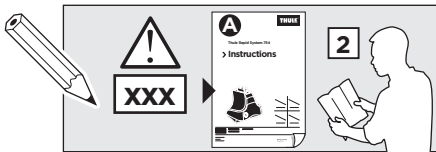

Thule Rapid System Kit 1088

> Instructions

TOYOTA RAV4, 3-dr SUV, 94-99 / *95-00

TOYOTA RAV4, 5-dr SUV, 94-99 / *96-00

*North America

The diagram is divided into four main sections:

- Top Left:** An information icon (i) and a warning triangle (⚠) are shown. An arrow points to a person reading a manual. Next to them are two manuals: Manual B (Thule Rapid System Kit 1088) and Manual A (Thule Rapid System 754). An arrow points from Manual B to Manual A, which shows a roof rack being installed on a car. A pencil and a notepad are also shown.
- Top Right:** A weight calculation diagram. It shows a bag labeled "xx kg / xx lbs" plus a roof rack labeled "7 kg / 15,4 lbs" and two screws labeled "3 kg / 6,6 lbs". Below this, an equals sign points to a box containing "Max. 75 kg" and "Max. 165 lbs".
- Bottom Left:** A warning triangle (⚠) is shown. Next to it are three manuals: Manual A (Thule Rapid System 754), Manual B (Thule Rapid System Kit 1088), and a weight table. A person is shown reading the manuals.
- Bottom Right:** A warning triangle (⚠) is shown. Next to it is a speedometer diagram. The speedometer has a warning triangle in the red zone. The speedometer scale shows 40 km/h (25 Mph), 80 km/h (50 Mph), and 130 km/h (80 Mph). Arrows point to the roof rack on a car, indicating that the weight limit is exceeded at speeds above 80 km/h.

ISO 11154-E

141088

C.20150501
519-1088-02

Bring your life

thule.com

07 x4

176 x4

x1

x1

1

	X (scale)	X (mm)	X (inch)
TOYOTA RAV4 , 3-dr SUV, 94-99 / *95-00	26,5	916	36 ¹ / ₈
TOYOTA RAV4 , 5-dr SUV, 94-99 / *96-00	26,5	916	36 ¹ / ₈

	Y (scale)	Y (mm)	Y (inch)
TOYOTA RAV4 , 3-dr SUV, 94-99 / *95-00	25,5	906	35 ⁵ / ₈
TOYOTA RAV4 , 5-dr SUV, 94-99 / *96-00	25,5	906	35 ⁵ / ₈