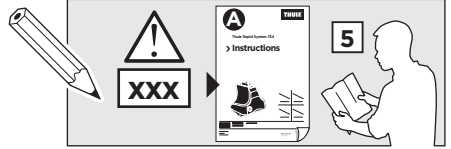

Thule Rapid System Kit 1088

> Instructions

TOYOTA RAV4, 3-dr SUV, 94-99 / *95-00

TOYOTA RAV4, 5-dr SUV, 94-99 / *96-00

*North America

The diagram is divided into four main sections:

- Top Left:** An information icon (i) and a warning triangle (⚠) are shown. An arrow points to a person reading a manual. Next to them are two manuals: Manual B (Thule Rapid System Kit 1088) and Manual A (Thule Rapid System 754). An arrow points from Manual B to Manual A, which shows a roof rack being installed on a car. A pencil and a notepad are also shown.
- Top Right:** A weight calculation diagram. It shows a bag labeled "xx kg / xx lbs" plus a roof rack labeled "7 kg / 15,4 lbs" and two screws labeled "3 kg / 6,6 lbs". Below this, an equals sign points to a box containing "Max. 75 kg" and "Max. 165 lbs".
- Bottom Left:** A warning triangle (⚠) is shown. Next to it are three manuals: Manual A (Thule Rapid System 754), Manual B (Thule Rapid System Kit 1088), and a weight table. A person is shown reading the manuals.
- Bottom Right:** A warning triangle (⚠) is shown. Next to it is a speedometer diagram. The speedometer has a warning triangle in the red zone. The speedometer scale shows 40 km/h (25 Mph), 80 km/h (50 Mph), and 130 km/h (80 Mph). Arrows point to the roof rack on a car, indicating that the weight limit is exceeded at speeds above 80 km/h.

2

SRA

TOYOTA RAV4, 3-dr SUV, 94-99 / *95-00

TOYOTA RAV4, 5-dr SUV, 94-99 / *96-00

3

	W (mm)	Z (mm)	Y (mm)	W (inch)	Z (inch)	Y (inch)
TOYOTA RAV4, 3-dr SUV, 94-99 / *95-00	300	700	350	11 3/4	27 1/2	13 3/4

	W (mm)	Z (mm)	W (inch)	Z (inch)
TOYOTA RAV4, 5-dr SUV, 94-99 / *96-00	300	700	11 3/4	27 1/2