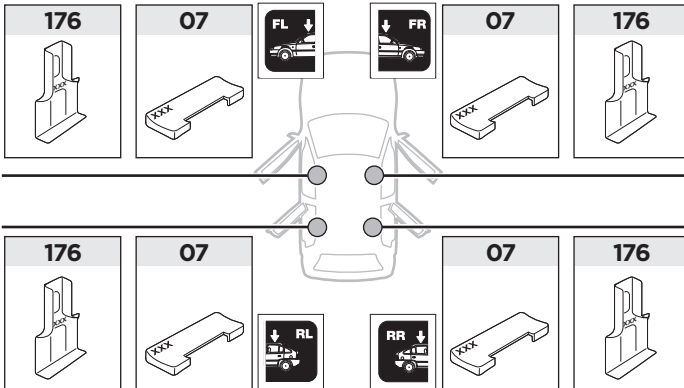

Thule Rapid System Kit 1088

> Instructions

TOYOTA RAV4, 3-dr SUV, 94-99 / *95-00

TOYOTA RAV4, 5-dr SUV, 94-99 / *96-00

*North America

The diagram is divided into four main sections:

- Top Left:** An information icon (i) and a warning triangle (⚠) are shown. An arrow points to a person reading a manual. Next to them are two manuals: Manual B (Thule Rapid System Kit 1088) and Manual A (Thule Rapid System 754). An arrow points from Manual B to Manual A, which shows a roof rack being installed on a car. A pencil and a notepad are also shown.
- Top Right:** A weight calculation diagram. It shows a bag labeled "xx kg / xx lbs" plus a roof rack labeled "7 kg / 15,4 lbs" and two screws labeled "3 kg / 6,6 lbs". Below this, an equals sign points to a box containing "Max. 75 kg" and "Max. 165 lbs".
- Bottom Left:** A warning triangle (⚠) is shown. Next to it are three manuals: Manual A (Thule Rapid System 754), Manual B (Thule Rapid System Kit 1088), and a weight table. A person is shown reading the manuals.
- Bottom Right:** A warning triangle (⚠) is shown. Next to it is a speedometer diagram. The speedometer has a warning triangle in the red zone. The speedometer scale shows 40 km/h (25 Mph), 80 km/h (50 Mph), and 130 km/h (80 Mph). Arrows point to the roof rack on a car, indicating that the weight limit is exceeded at speeds above 80 km/h.

x1

1

	X (scale)	X (mm)	X (inch)
TOYOTA RAV4 , 3-dr SUV, 94-99 / *95-00	26,5	916	36 ¹ / ₈
TOYOTA RAV4 , 5-dr SUV, 94-99 / *96-00	26,5	916	36 ¹ / ₈

	Y (scale)	Y (mm)	Y (inch)
TOYOTA RAV4 , 3-dr SUV, 94-99 / *95-00	25,5	906	35 ⁵ / ₈
TOYOTA RAV4 , 5-dr SUV, 94-99 / *96-00	25,5	906	35 ⁵ / ₈

2

SRA

TOYOTA RAV4, 3-dr SUV, 94-99 / *95-00

TOYOTA RAV4, 5-dr SUV, 94-99 / *96-00

3

	W (mm)	Z (mm)	Y (mm)	W (inch)	Z (inch)	Y (inch)
TOYOTA RAV4, 3-dr SUV, 94-99 / *95-00	300	700	350	11 3/4	27 1/2	13 3/4

	W (mm)	Z (mm)	W (inch)	Z (inch)
TOYOTA RAV4, 5-dr SUV, 94-99 / *96-00	300	700	11 3/4	27 1/2