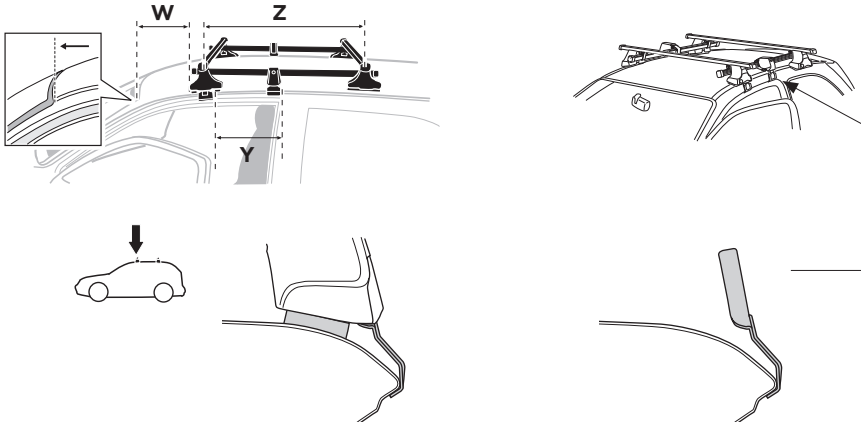

Thule Rapid System Kit 1088

> Instructions

TOYOTA RAV4, 3-dr SUV, 94-99 / *95-00

TOYOTA RAV4, 5-dr SUV, 94-99 / *96-00

*North America

The diagram is divided into four main sections:

- Top Left:** An information icon (i) and a warning triangle (⚠) are shown. An arrow points to a person reading a manual. Next to them are two manuals: Manual B (Thule Rapid System Kit 1088) and Manual A (Thule Rapid System 754). An arrow points from Manual B to Manual A, which shows a roof rack being installed on a car. A pencil and a notepad are also shown.
- Top Right:** A weight calculation diagram. It shows a bag labeled "xx kg / xx lbs" plus a roof rack labeled "7 kg / 15,4 lbs" and two screws labeled "3 kg / 6,6 lbs". Below this, an equals sign points to a box containing "Max. 75 kg" and "Max. 165 lbs".
- Bottom Left:** A warning triangle (⚠) is shown. Next to it are three manuals: Manual A (Thule Rapid System 754), Manual B (Thule Rapid System Kit 1088), and a weight table. A person is shown reading the manuals.
- Bottom Right:** A warning triangle (⚠) is shown. Next to it is a speedometer diagram. The speedometer has a warning triangle in the red zone. The speedometer scale shows 40 km/h (25 Mph), 80 km/h (50 Mph), and 130 km/h (80 Mph). Arrows point to the roof rack on a car, indicating that the weight limit is exceeded at speeds above 80 km/h.

x1

1

	X (scale)	X (mm)	X (inch)
TOYOTA RAV4 , 3-dr SUV, 94-99 / *95-00	26,5	916	36 ¹ / ₈
TOYOTA RAV4 , 5-dr SUV, 94-99 / *96-00	26,5	916	36 ¹ / ₈

	Y (scale)	Y (mm)	Y (inch)
TOYOTA RAV4 , 3-dr SUV, 94-99 / *95-00	25,5	906	35 ⁵ / ₈
TOYOTA RAV4 , 5-dr SUV, 94-99 / *96-00	25,5	906	35 ⁵ / ₈

2

SRA

TOYOTA RAV4, 3-dr SUV, 94-99 / *95-00

TOYOTA RAV4, 5-dr SUV, 94-99 / *96-00

3

	W (mm)	Z (mm)	Y (mm)	W (inch)	Z (inch)	Y (inch)
TOYOTA RAV4, 3-dr SUV, 94-99 / *95-00	300	700	350	11 3/4	27 1/2	13 3/4

	W (mm)	Z (mm)	W (inch)	Z (inch)
TOYOTA RAV4, 5-dr SUV, 94-99 / *96-00	300	700	11 3/4	27 1/2