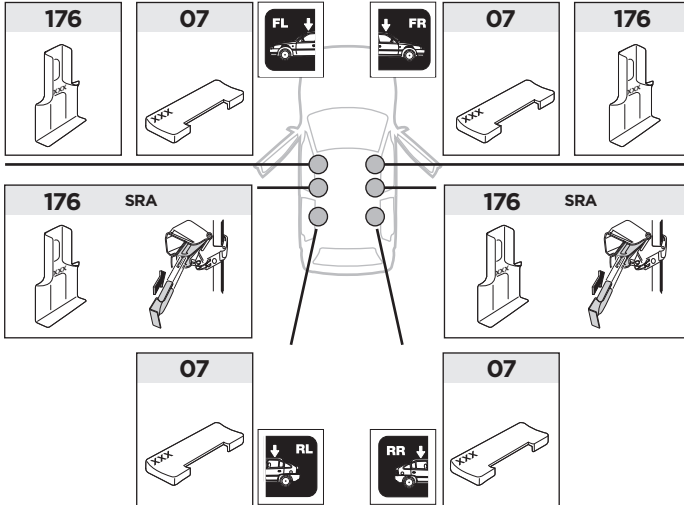

Thule Rapid System Kit 1088

> Instructions

TOYOTA RAV4, 3-dr SUV, 94-99 / *95-00

TOYOTA RAV4, 5-dr SUV, 94-99 / *96-00

*North America

The diagram is divided into four main sections:

- Top Left:** An information icon (i) and a warning triangle (⚠) are shown. An arrow points to a person reading a manual. Next to them are two manuals: Manual B (Thule Rapid System Kit 1088) and Manual A (Thule Rapid System 754). An arrow points from Manual B to Manual A, which shows a roof rack being installed on a car. A pencil and a notepad are also shown.
- Top Right:** A weight calculation diagram. It shows a bag labeled "xx kg / xx lbs" plus a roof rack labeled "7 kg / 15,4 lbs" and two screws labeled "3 kg / 6,6 lbs". Below this, an equals sign points to a box containing "Max. 75 kg" and "Max. 165 lbs".
- Bottom Left:** A warning triangle (⚠) is shown. Next to it are three manuals: Manual A (Thule Rapid System 754), Manual B (Thule Rapid System Kit 1088), and a weight table. A person is shown reading the manuals.
- Bottom Right:** A warning triangle (⚠) is shown. Next to it is a speedometer diagram. The speedometer has a warning triangle in the red zone. The speedometer scale shows 40 km/h (25 Mph), 80 km/h (50 Mph), and 130 km/h (80 Mph). Arrows point to the roof rack on a car, indicating that the weight limit is exceeded at speeds above 80 km/h.

x1

1

	X (scale)	X (mm)	X (inch)
TOYOTA RAV4 , 3-dr SUV, 94-99 / *95-00	26,5	916	36 ¹ / ₈
TOYOTA RAV4 , 5-dr SUV, 94-99 / *96-00	26,5	916	36 ¹ / ₈

	Y (scale)	Y (mm)	Y (inch)
TOYOTA RAV4 , 3-dr SUV, 94-99 / *95-00	25,5	906	35 ⁵ / ₈
TOYOTA RAV4 , 5-dr SUV, 94-99 / *96-00	25,5	906	35 ⁵ / ₈

2

SRA

TOYOTA RAV4, 3-dr SUV, 94-99 / *95-00

TOYOTA RAV4, 5-dr SUV, 94-99 / *96-00

3

	W (mm)	Z (mm)	Y (mm)	W (inch)	Z (inch)	Y (inch)
TOYOTA RAV4, 3-dr SUV, 94-99 / *95-00	300	700	350	11 3/4	27 1/2	13 3/4

	W (mm)	Z (mm)	W (inch)	Z (inch)
TOYOTA RAV4, 5-dr SUV, 94-99 / *96-00	300	700	11 3/4	27 1/2