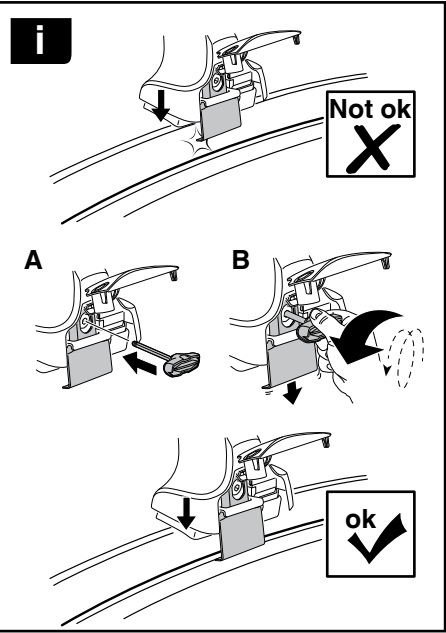

6

FIAT Croma, 4-dr Sedan, 87-96

CITROËN Xantia, 5-dr Hatchback, 93-01
SAAB 9000, 4-dr Sedan, 85-98 / *86-98
SAAB 9000, 5-dr Hatchback, 85-98 / *86-98
SAAB 900, 5-dr Hatchback, 94-98
SAAB 9-3, 5-dr Hatchback, 98-02 / *99-03
*North America

CITROËN XM, 5-dr Hatchback, 90-00
CITROËN XM, 5-dr Estate, 90-00
HOLDEN Vectra, 4-dr Sedan, 89-95, 96-01
HOLDEN Vectra, 5-dr Hatchback, 89-95, 96-01
OPEL Vectra, 4-dr Sedan, 89-95, 96-01
OPEL Vectra, 5-dr Hatchback, 89-95, 96-01
VAUXHALL Cavalier, 4-dr Sedan, 89-95
VAUXHALL Cavalier, 5-dr Hatchback, 89-95
VAUXHALL Vectra, 4-dr Sedan, 96-01
VAUXHALL Vectra, 5-dr Hatchback, 96-01