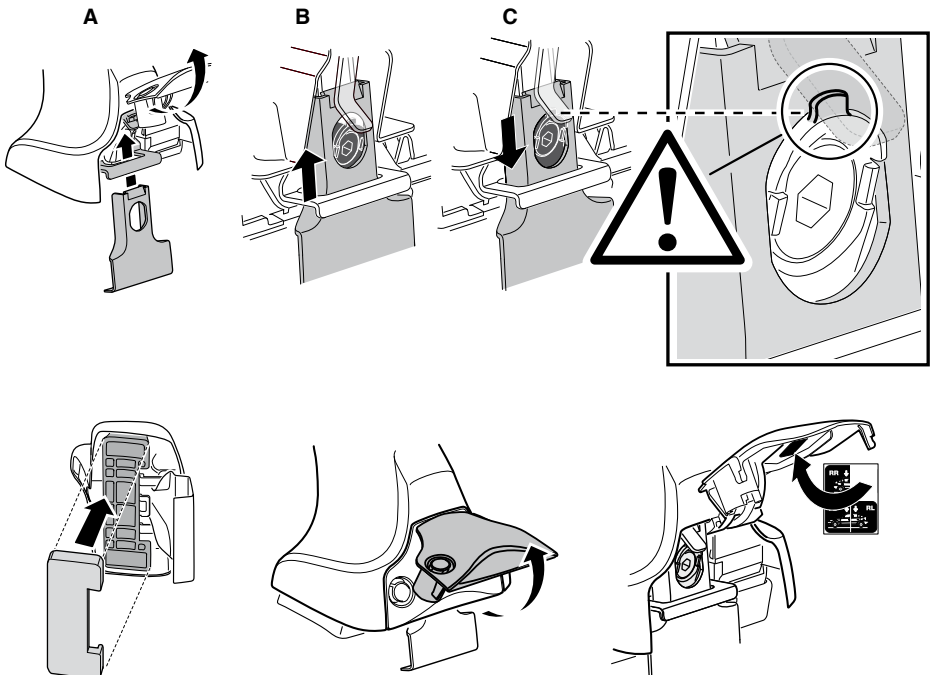

5

CITROËN Xantia, 5-dr Hatchback, 93-01
CITROËN XM, 5-dr Estate/Hatchback, 90-00

FIAT Croma, 4-dr Sedan, 87-96

HOLDEN Vectra, 4/5-dr Sedan/Hatchback, 89-95

HOLDEN Vectra, 4/5-dr Sedan/Hatchback, 96-01

OPEL Vectra, 4/5-dr Sedan/Hatchback, 89-95

OPEL Vectra, 4/5-dr Sedan/Hatchback, 96-01

SAAB 9000, 4/5-dr Sedan/Hatchback, 85-98 / *86-98

SAAB 900, 5-dr Hatchback, 94-98

SAAB 9-3, 5-dr Hatchback, 98-02 / *99-03

VAUXHALL Cavalier, 4/5-dr Sedan/Hatchback, 89-95

VAUXHALL Vectra, 4/5-dr Sedan/Hatchback, 96-01