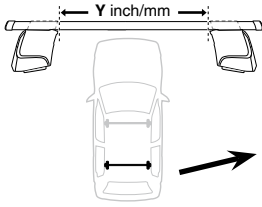

4

3

480 Traverse

(North America)

	X inch	X mm
CITROËN Xantia , 5-dr Hatchback, 93-01	36 ⁷ / ₈ "	936 mm
CITROËN XM , 5-dr Estate/Hatchback, 90-00	38 "	966 mm
FIAT Croma , 4-dr Sedan, 87-96	38 "	966 mm
HOLDEN Vectra , 4/5-dr Sedan/Hatchback, 89-95	35 ⁵ / ₈ "	906 mm
HOLDEN Vectra , 4/5-dr Sedan/Hatchback, 96-01	35 ⁷ / ₈ "	911 mm
OPEL Vectra , 4/5-dr Sedan/Hatchback, 89-95	35 ⁵ / ₈ "	906 mm
OPEL Vectra , 4/5-dr Sedan/Hatchback, 96-01	35 ⁷ / ₈ "	911 mm
SAAB 9000 , 4/5-dr Sedan/Hatchback, 85-98 / *86-98	36 ⁷ / ₈ "	936 mm
SAAB 900 , 5-dr Hatchback, 94-98	34 ⁵ / ₈ "	881 mm
SAAB 9-3 , 5-dr Hatchback, 98-02 / *99-03	34 ⁵ / ₈ "	881 mm
VAUXHALL Cavalier , 4/5-dr Sedan/Hatchback, 89-95	35 ⁵ / ₈ "	906 mm
VAUXHALL Vectra , 4/5-dr Sedan/Hatchback, 96-01	35 ⁷ / ₈ "	911 mm

	Y inch	Y mm
CITROËN Xantia , 5-dr Hatchback, 93-01	35 ¹ / ₂ "	901 mm
CITROËN XM , 5-dr Estate/Hatchback, 90-00	37 ¹ / ₂ "	951 mm
FIAT Croma , 4-dr Sedan, 87-96	37 ¹ / ₂ "	951 mm
HOLDEN Vectra , 4/5-dr Sedan/Hatchback, 89-95	34 ⁵ / ₈ "	881 mm
HOLDEN Vectra , 4/5-dr Sedan/Hatchback, 96-01	35 ¹ / ₂ "	896 mm
OPEL Vectra , 4/5-dr Sedan/Hatchback, 89-95	34 ⁵ / ₈ "	881 mm
OPEL Vectra , 4/5-dr Sedan/Hatchback, 96-01	35 ¹ / ₄ "	896 mm
SAAB 9000 , 4/5-dr Sedan/Hatchback, 85-98 / *86-98	36 ⁵ / ₈ "	931 mm
SAAB 900 , 5-dr Hatchback, 94-98	33 ¹ / ₂ "	851 mm
SAAB 9-3 , 5-dr Hatchback, 98-02 / *99-03	33 ¹ / ₂ "	851 mm
VAUXHALL Cavalier , 4/5-dr Sedan/Hatchback, 89-95	34 ⁵ / ₈ "	881 mm
VAUXHALL Vectra , 4/5-dr Sedan/Hatchback, 96-01	35 ¹ / ₂ "	896 mm